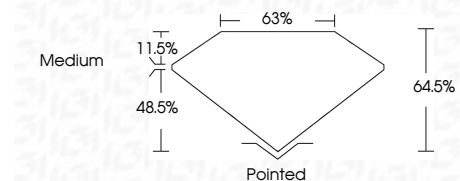

Measurements **8.74 X 5.88 X 3.79 MM**

**GRADING RESULTS**  
Carat Weight **1.58 CARAT**  
Color Grade **D**  
Clarity Grade **VVS 2**

**ADDITIONAL GRADING INFORMATION**  
Polish **EXCELLENT**  
Symmetry **EXCELLENT**  
Fluorescence **NONE**  
Inscription(s) **IGI LG784696845**  
Comments: This Laboratory Grown Diamond was created by Chemical Vapor Deposition (CVD) growth process. Type IIa

March 26, 2026  
IGI Report No **LG784696845**  
**CUT CORNERED RECT. MODIFIED BRILLIANT**  
8.74 X 5.88 X 3.79 MM  
1.58 CARAT  
D  
VVS 2  
64.6%  
48.5%  
11.5%  
Medium  
Pointed  
EXCELLENT  
EXCELLENT  
NONE  
IGI LG784696845  
Comments: This Laboratory Grown Diamond was created by Chemical Vapor Deposition (CVD) growth process. Type IIa

**LABORATORY GROWN DIAMOND REPORT**

March 26, 2026  
IGI Report Number **LG784696845**  
Description **LABORATORY GROWN DIAMOND**  
Shape and Cutting Style **CUT CORNERED RECTANGULAR  
MODIFIED BRILLIANT**  
Measurements **8.74 X 5.88 X 3.79 MM**

**GRADING RESULTS**  
Carat Weight **1.58 CARAT**  
Color Grade **D**  
Clarity Grade **VVS 2**

**ADDITIONAL GRADING INFORMATION**  
Polish **EXCELLENT**  
Symmetry **EXCELLENT**  
Fluorescence **NONE**  
Inscription(s) **IGI LG784696845**