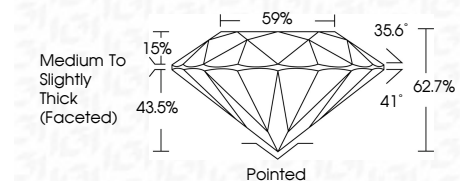

ELECTRONIC COPY

LG786604181
Report verification at igi.org

March 25, 2026
IGI Report Number **LG786604181**
Description **LABORATORY GROWN DIAMOND**
Shape and Cutting Style **ROUND BRILLIANT**
Measurements **7.25 - 7.30 X 4.57 MM**

GRADING RESULTS
Carat Weight **1.51 CARAT**
Color Grade **D**
Clarity Grade **VS 1**
Cut Grade **EXCELLENT**

ADDITIONAL GRADING INFORMATION
Polish **EXCELLENT**
Symmetry **EXCELLENT**
Fluorescence **NONE**
Inscription(s) **IGI LG786604181**
Comments: This Laboratory Grown Diamond was created by Chemical Vapor Deposition (CVD) growth process. Type IIa

LABORATORY GROWN DIAMOND REPORT

March 25, 2026
IGI Report Number **LG786604181**
Description **LABORATORY GROWN DIAMOND**
Shape and Cutting Style **ROUND BRILLIANT**
Measurements **7.25 - 7.30 X 4.57 MM**

GRADING RESULTS
Carat Weight **1.51 CARAT**
Color Grade **D**
Clarity Grade **VS 1**
Cut Grade **EXCELLENT**

ADDITIONAL GRADING INFORMATION
Polish **EXCELLENT**
Symmetry **EXCELLENT**
Fluorescence **NONE**
Inscription(s) **IGI LG786604181**