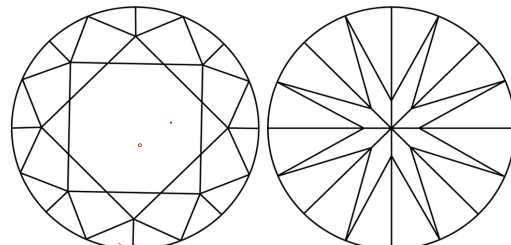

CLARITY CHARACTERISTICS

KEY TO SYMBOLS
Red symbols indicate internal characteristics.
Green symbols indicate external characteristics.

COLOR

D	E	F	G	H	I	J	Faint	Very Light	Light

CLARITY

FL	IF	VS¹⁻²	VS¹⁻²	SI¹⁻²	I¹⁻³
Flawless	Internally Flawless	Very Very Slightly Included	Very Slightly Included	Slightly Included	Included