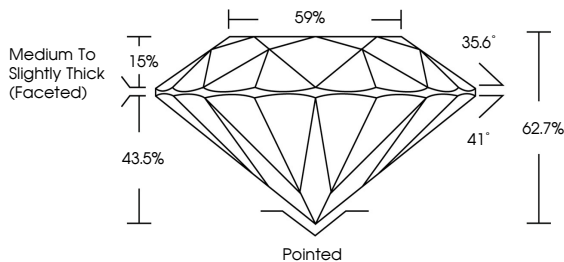

PROPORTIONS