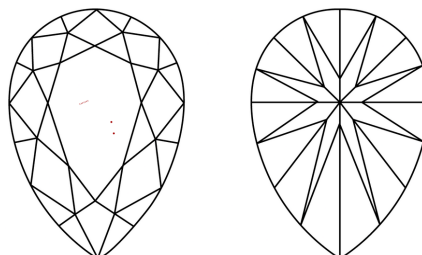

Comments: This Laboratory Grown Diamond was created by Chemical Vapor Deposition (CVD) growth process. Indications of post-growth treatment.

LABORATORY GROWN DIAMOND REPORT

April 8, 2026
IGI Report Number **LG786626513**
Description **LABORATORY GROWN DIAMOND**
Shape and Cutting Style **PEAR BRILLIANT**
Measurements **10.35 X 6.61 X 4.03 MM**

GRADING RESULTS
Carat Weight **1.58 CARAT**
Color Grade **FANCY VIVID BLUE**
Clarity Grade **VVS 2**

ADDITIONAL GRADING INFORMATION
Polish **EXCELLENT**
Symmetry **EXCELLENT**
Fluorescence **NONE**
Inscription(s) **IGI LG786626513**

Comments: This Laboratory Grown Diamond was created by Chemical Vapor Deposition (CVD) growth process. Indications of post-growth treatment.

PROPORTIONS

Sample Image Used

CLARITY CHARACTERISTICS

KEY TO SYMBOLS

Red symbols indicate internal characteristics.
Green symbols indicate external characteristics.

COLOR

D E F G H I J Faint Very Light Light

CLARITY

FL	IF	VS ¹⁻²	VS ¹⁻²	SI ¹⁻²	I ¹⁻³
Flawless	Internally Flawless	Very Very Slightly Included	Very Slightly Included	Slightly Included	Included