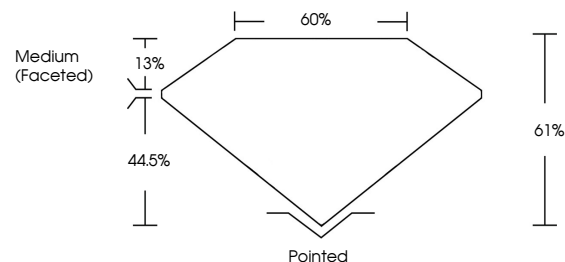

PROPORTIONS