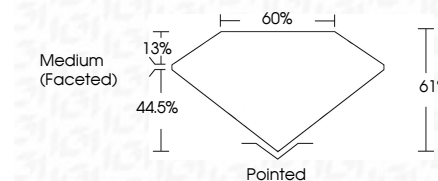

ELECTRONIC COPY

LG786626513
Report verification at igi.org

April 8, 2026
IGI Report Number **LG786626513**
Description **LABORATORY GROWN DIAMOND**
Shape and Cutting Style **PEAR BRILLIANT**
Measurements **10.35 X 6.61 X 4.03 MM**

GRADING RESULTS
Carat Weight **1.58 CARAT**
Color Grade **FANCY VIVID BLUE**
Clarity Grade **VVS 2**

ADDITIONAL GRADING INFORMATION
Polish **EXCELLENT**
Symmetry **EXCELLENT**
Fluorescence **NONE**
Inscription(s) **IGI LG786626513**
Comments: This Laboratory Grown Diamond was created by Chemical Vapor Deposition (CVD) growth process. Indications of post-growth treatment.

April 8, 2026
IGI Report No **LG786626513**
PEAR BRILLIANT
1.58 CARAT
Carat Weight
Color Grade **FANCY VIVID BLUE**
Clarity Grade **VVS 2**
Depth **44.5%**
Table **13%**
Girdle **Medium (Faceted)**
Culet **Pointed**
Polish **EXCELLENT**
Symmetry **EXCELLENT**
Fluorescence **NONE**
Inscription(s) **IGI LG786626513**

GRADING RESULTS
Carat Weight **1.58 CARAT**
Color Grade **FANCY VIVID BLUE**
Clarity Grade **VVS 2**

ADDITIONAL GRADING INFORMATION
Polish **EXCELLENT**
Symmetry **EXCELLENT**
Fluorescence **NONE**
Inscription(s) **IGI LG786626513**