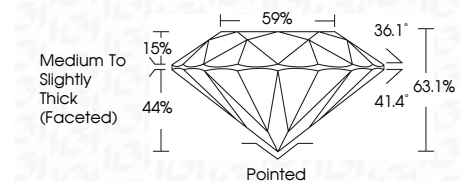

ELECTRONIC COPY

LG786670031
Report verification at igi.org

March 30, 2026
IGI Report Number **LG786670031**
Description **LABORATORY GROWN DIAMOND**
Shape and Cutting Style **ROUND BRILLIANT**
Measurements **7.88 - 7.93 X 4.99 MM**

GRADING RESULTS
Carat Weight **1.94 CARAT**
Color Grade **D**
Clarity Grade **VS 2**
Cut Grade **EXCELLENT**

ADDITIONAL GRADING INFORMATION
Polish **EXCELLENT**
Symmetry **EXCELLENT**
Fluorescence **NONE**
Inscription(s) **IGI LG786670031**
Comments: This Laboratory Grown Diamond was created by Chemical Vapor Deposition (CVD) growth process. Type IIa

March 30, 2026
IGI Report No LG786670031
ROUND BRILLIANT
7.88 - 7.93 X 4.99 MM
1.94 CARAT
Color Grade **D**
Clarity Grade **VS 2**
Depth **63.1%**
Table **59%**
Girdle **Medium To Slightly Thick (Faceted)**
Culet **Pointed**
Polish **EXCELLENT**
Symmetry **EXCELLENT**
Fluorescence **NONE**
Inscription(s) **IGI LG786670031**
Comments: This Laboratory Grown Diamond was created by Chemical Vapor Deposition (CVD) growth process. Type IIa

March 30, 2026
IGI Report Number **LG786670031**
Description **LABORATORY GROWN DIAMOND**
Shape and Cutting Style **ROUND BRILLIANT**
Measurements **7.88 - 7.93 X 4.99 MM**

GRADING RESULTS
Carat Weight **1.94 CARAT**
Color Grade **D**
Clarity Grade **VS 2**
Cut Grade **EXCELLENT**