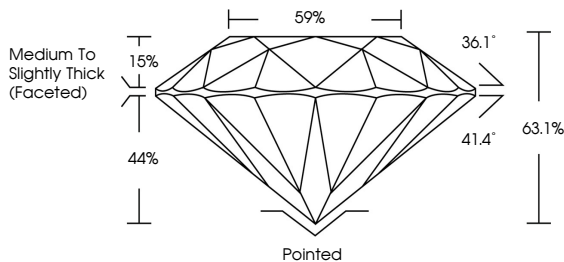

PROPORTIONS