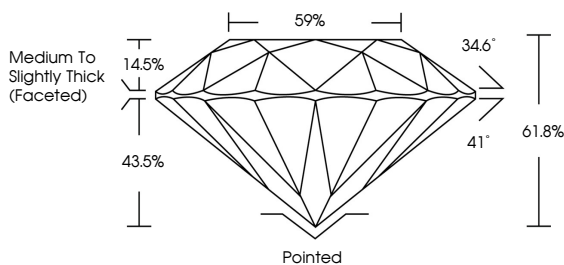

PROPORTIONS