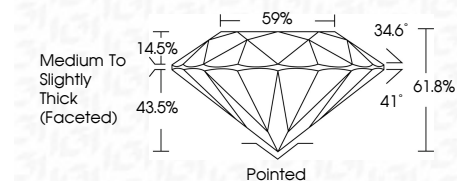

ELECTRONIC COPY

LG786695311
Report verification at igi.org

March 28, 2026
IGI Report Number **LG786695311**
Description **LABORATORY GROWN DIAMOND**
Shape and Cutting Style **ROUND BRILLIANT**
Measurements **7.36 - 7.39 X 4.56 MM**

GRADING RESULTS
Carat Weight **1.54 CARAT**
Color Grade **E**
Clarity Grade **VS 1**
Cut Grade **IDEAL**

ADDITIONAL GRADING INFORMATION
Polish **EXCELLENT**
Symmetry **EXCELLENT**
Fluorescence **NONE**
Inscription(s) **IGI LG786695311**
Comments: This Laboratory Grown Diamond was created by Chemical Vapor Deposition (CVD) growth process. Type IIa

March 28, 2026
IGI Report No LG786695311
ROUND BRILLIANT
1.54 CARAT
Color Grade **E**
Clarity Grade **VS 1**
Cut Grade **IDEAL**
Depth **61.8%**
Table **59%**
Girdle **Medium To Slightly Thick (Faceted)**
Culet **Pointed**
Polish **EXCELLENT**
Symmetry **EXCELLENT**
Fluorescence **NONE**
Inscription(s) **IGI LG786695311**
Comments: This Laboratory Grown Diamond was created by Chemical Vapor Deposition (CVD) growth process. Type IIa

March 28, 2026
IGI Report Number **LG786695311**
Description **LABORATORY GROWN DIAMOND**
Shape and Cutting Style **ROUND BRILLIANT**
Measurements **7.36 - 7.39 X 4.56 MM**

GRADING RESULTS
Carat Weight **1.54 CARAT**
Color Grade **E**
Clarity Grade **VS 1**
Cut Grade **IDEAL**