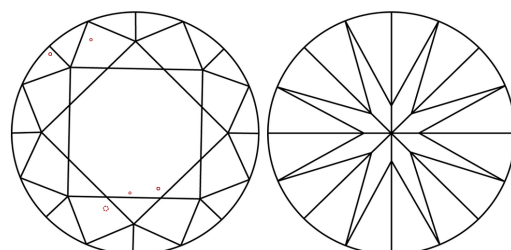

March 28, 2026
IGI Report Number **LG786695311**
Description **LABORATORY GROWN DIAMOND**
Shape and Cutting Style **ROUND BRILLIANT**
Measurements **7.36 - 7.39 X 4.56 MM**

GRADING RESULTS
Carat Weight **1.54 CARAT**
Color Grade **E**
Clarity Grade **VS 1**
Cut Grade **IDEAL**

PROPORTIONS

CLARITY CHARACTERISTICS

KEY TO SYMBOLS

Red symbols indicate internal characteristics.
Green symbols indicate external characteristics.

Sample Image Used

COLOR

D	E	F	G	H	I	J	Faint	Very Light	Light
---	---	---	---	---	---	---	-------	------------	-------