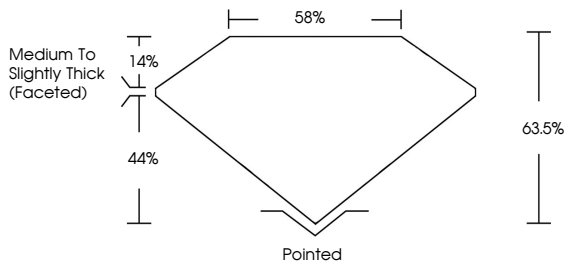

PROPORTIONS