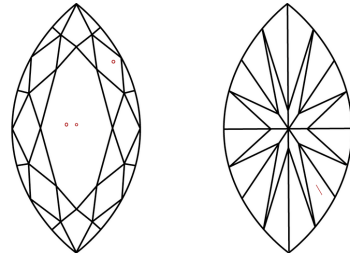

April 1, 2026  
IGI Report No **LG787604290**  
**MARQUISE BRILLIANT**  
10.60 X 5.20 X 3.30 MM  
1.03 CARAT  
E  
VS 2  
63.5%  
85%  
Medium to Slightly Thick (Faceted)  
Pointed  
EXCELLENT  
EXCELLENT  
NONE  
IGI LG787604290  
Comments: This Laboratory Grown Diamond was created by Chemical Vapor Deposition (CVD) growth process. Type IIa

April 1, 2026  
IGI Report Number **LG787604290**  
Description **LABORATORY GROWN DIAMOND**  
Shape and Cutting Style **MARQUISE BRILLIANT**  
Measurements **10.60 X 5.20 X 3.30 MM**

**GRADING RESULTS**  
Carat Weight **1.03 CARAT**  
Color Grade **E**  
Clarity Grade **VS 2**

**PROPORTIONS**

**CLARITY CHARACTERISTICS**

**KEY TO SYMBOLS**  
Red symbols indicate internal characteristics.  
Green symbols indicate external characteristics.

Sample Image Used

**COLOR**

D	E	F	G	H	I	J	Faint	Very Light	Light
---	---	---	---	---	---	---	-------	------------	-------