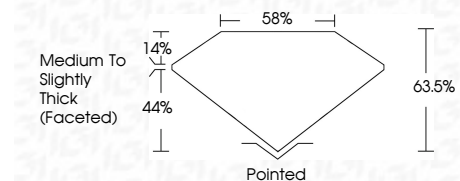

**ELECTRONIC COPY**

LG787604290  
Report verification at igi.org

April 1, 2026  
IGI Report Number **LG787604290**  
Description **LABORATORY GROWN DIAMOND**  
Shape and Cutting Style **MARQUISE BRILLIANT**  
Measurements **10.60 X 5.20 X 3.30 MM**

**GRADING RESULTS**  
Carat Weight **1.03 CARAT**  
Color Grade **E**  
Clarity Grade **VS 2**

**ADDITIONAL GRADING INFORMATION**  
Polish **EXCELLENT**  
Symmetry **EXCELLENT**  
Fluorescence **NONE**  
Inscription(s) **IGI LG787604290**  
Comments: This Laboratory Grown Diamond was created by Chemical Vapor Deposition (CVD) growth process. Type IIa

April 1, 2026  
IGI Report No **LG787604290**  
**MARQUISE BRILLIANT**  
10.60 X 5.20 X 3.30 MM  
1.03 CARAT  
E  
VS 2  
63.5%  
85%  
Medium to Slightly Thick (Faceted)  
Pointed  
EXCELLENT  
EXCELLENT  
NONE  
IGI LG787604290  
Comments: This Laboratory Grown Diamond was created by Chemical Vapor Deposition (CVD) growth process. Type IIa

April 1, 2026  
IGI Report Number **LG787604290**  
Description **LABORATORY GROWN DIAMOND**  
Shape and Cutting Style **MARQUISE BRILLIANT**  
Measurements **10.60 X 5.20 X 3.30 MM**

**GRADING RESULTS**  
Carat Weight **1.03 CARAT**  
Color Grade **E**  
Clarity Grade **VS 2**