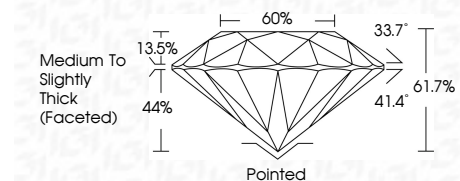

ELECTRONIC COPY

LG787611317
Report verification at igi.org

March 30, 2026
IGI Report Number **LG787611317**
Description **LABORATORY GROWN DIAMOND**
Shape and Cutting Style **ROUND BRILLIANT**
Measurements **7.39 - 7.44 X 4.58 MM**

GRADING RESULTS

Carat Weight **1.56 CARAT**
Color Grade **F**
Clarity Grade **VS 1**
Cut Grade **EXCELLENT**

ADDITIONAL GRADING INFORMATION

Polish **EXCELLENT**
Symmetry **EXCELLENT**
Fluorescence **NONE**
Inscription(s) **IGI LG787611317**
Comments: This Laboratory Grown Diamond was created by Chemical Vapor Deposition (CVD) growth process. Type IIa

March 30, 2026
IGI Report No LG787611317
ROUND BRILLIANT
Carat Weight **1.56 CARAT**
Color Grade **F**
Clarity Grade **VS 1**
Cut Grade **EXCELLENT**
Depth **61.7%**
Table **60%**
Girdle **Medium To Slightly Thick (Faceted)**
Culet **Pointed**
Polish **EXCELLENT**
Symmetry **EXCELLENT**
Fluorescence **NONE**
Inscription(s) **IGI LG787611317**
Comments: This Laboratory Grown Diamond was created by Chemical Vapor Deposition (CVD) growth process. Type IIa

GRADING RESULTS

Carat Weight **1.56 CARAT**
Color Grade **F**
Clarity Grade **VS 1**
Cut Grade **EXCELLENT**

ADDITIONAL GRADING INFORMATION

Polish **EXCELLENT**
Symmetry **EXCELLENT**
Fluorescence **NONE**
Inscription(s) **IGI LG787611317**