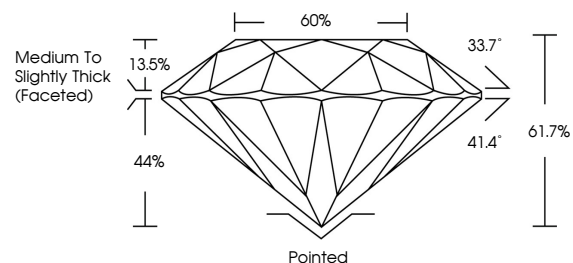

LABORATORY GROWN DIAMOND REPORT

March 30, 2026
IGI Report Number **LG787611317**
Description **LABORATORY GROWN DIAMOND**
Shape and Cutting Style **ROUND BRILLIANT**
Measurements **7.39 - 7.44 X 4.58 MM**

GRADING RESULTS

Carat Weight **1.56 CARAT**
Color Grade **F**
Clarity Grade **VS 1**
Cut Grade **EXCELLENT**

ADDITIONAL GRADING INFORMATION

Polish **EXCELLENT**
Symmetry **EXCELLENT**
Fluorescence **NONE**
Inscription(s) **IGI LG787611317**

Comments: This Laboratory Grown Diamond was created by Chemical Vapor Deposition (CVD) growth process. Type IIa

PROPORTIONS

CLARITY CHARACTERISTICS

KEY TO SYMBOLS

Red symbols indicate internal characteristics.
Green symbols indicate external characteristics.