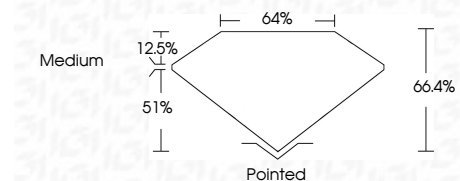

ELECTRONIC COPY

LG787612195
Report verification at igi.org

April 4, 2026
IGI Report Number **LG787612195**
Description **LABORATORY GROWN DIAMOND**
Shape and Cutting Style **CUT CORNERED
RECTANGULAR MODIFIED
BRILLIANT**

Measurements **9.91 X 6.84 X 4.54 MM**

GRADING RESULTS

Carat Weight **2.57 CARATS**
Color Grade **F**
Clarity Grade **VS 1**

ADDITIONAL GRADING INFORMATION

Polish **EXCELLENT**
Symmetry **EXCELLENT**
Fluorescence **NONE**
Inscription(s) **IGI LG787612195**
Comments: This Laboratory Grown Diamond was created by Chemical Vapor Deposition (CVD) growth process. Type IIa

April 4, 2026
IGI Report No LG787612195
CUT CORNERED RECT. MODIFIED BRILLIANT
9.91 X 6.84 X 4.54 MM
2.57 CARATS
F
VS 1
66.4%
51%
Medium
Pointed
EXCELLENT
EXCELLENT
NONE
IGI LG787612195
Comments: This Laboratory Grown Diamond was created by Chemical Vapor Deposition (CVD) growth process. Type IIa

GRADING RESULTS

Carat Weight **2.57 CARATS**
Color Grade **F**
Clarity Grade **VS 1**

ADDITIONAL GRADING INFORMATION

Polish **EXCELLENT**
Symmetry **EXCELLENT**
Fluorescence **NONE**
Inscription(s) **IGI LG787612195**