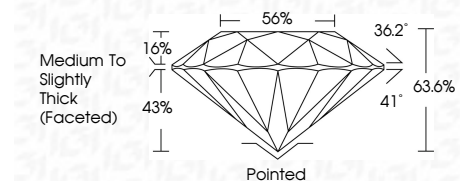

ELECTRONIC COPY

LG787612932
Report verification at igi.org

March 28, 2026
IGI Report Number **LG787612932**
Description **LABORATORY GROWN DIAMOND**
Shape and Cutting Style **ROUND BRILLIANT**
Measurements **6.47 - 6.48 X 4.12 MM**

GRADING RESULTS

Carat Weight **1.07 CARAT**
Color Grade **F**
Clarity Grade **VVS 2**
Cut Grade **EXCELLENT**

ADDITIONAL GRADING INFORMATION

Polish **EXCELLENT**
Symmetry **EXCELLENT**
Fluorescence **NONE**
Inscription(s) **IGI LG787612932**
Comments: This Laboratory Grown Diamond was created by Chemical Vapor Deposition (CVD) growth process. Type IIa

March 28, 2026
IGI Report No LG787612932
ROUND BRILLIANT
6.47 - 6.48 X 4.12 MM
Carat Weight **1.07 CARAT**
Color Grade **F**
Clarity Grade **VVS 2**
Cut Grade **EXCELLENT**
Depth **63.6%**
Table **56%**
Girdle **Medium To Slightly Thick (Faceted)**
Culet **Pointed**
Polish **EXCELLENT**
Symmetry **EXCELLENT**
Fluorescence **NONE**
Inscription(s) **IGI LG787612932**
Comments: This Laboratory Grown Diamond was created by Chemical Vapor Deposition (CVD) growth process. Type IIa

March 28, 2026
IGI Report Number **LG787612932**
Description **LABORATORY GROWN DIAMOND**
Shape and Cutting Style **ROUND BRILLIANT**
Measurements **6.47 - 6.48 X 4.12 MM**

GRADING RESULTS

Carat Weight **1.07 CARAT**
Color Grade **F**
Clarity Grade **VVS 2**
Cut Grade **EXCELLENT**