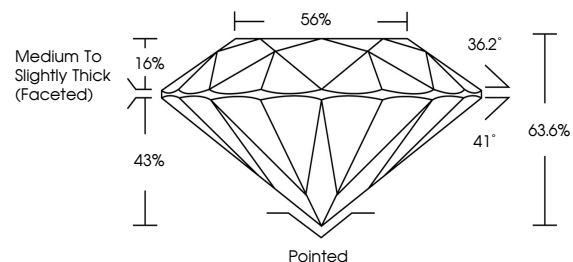

GRADING RESULTS

Carat Weight **1.07 CARAT**
Color Grade **F**
Clarity Grade **VVS 2**
Cut Grade **EXCELLENT**

ADDITIONAL GRADING INFORMATION

Polish **EXCELLENT**
Symmetry **EXCELLENT**
Fluorescence **NONE**
Inscription(s) **IGI LG787612932**
Comments: This Laboratory Grown Diamond was created by Chemical Vapor Deposition (CVD) growth process. Type IIa

March 28, 2026
IGI Report No LG787612932
ROUND BRILLIANT
6.47 - 6.48 X 4.12 MM
Carat Weight **1.07 CARAT**
Color Grade **F**
Clarity Grade **VVS 2**
Cut Grade **EXCELLENT**
Depth **63.6%**
Table **56%**
Girdle **Medium To Slightly Thick (Faceted)**
Culet **Pointed**
Polish **EXCELLENT**
Symmetry **EXCELLENT**
Fluorescence **NONE**
Inscription(s) **IGI LG787612932**
Comments: This Laboratory Grown Diamond was created by Chemical Vapor Deposition (CVD) growth process. Type IIa

March 28, 2026
IGI Report Number **LG787612932**
Description **LABORATORY GROWN DIAMOND**
Shape and Cutting Style **ROUND BRILLIANT**
Measurements **6.47 - 6.48 X 4.12 MM**

GRADING RESULTS

Carat Weight **1.07 CARAT**
Color Grade **F**
Clarity Grade **VVS 2**
Cut Grade **EXCELLENT**

PROPORTIONS

Sample Image Used

CLARITY CHARACTERISTICS

KEY TO SYMBOLS

Red symbols indicate internal characteristics.
Green symbols indicate external characteristics.

COLOR

D E F G H I J Faint Very Light Light