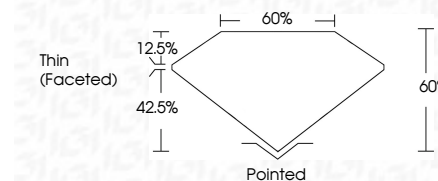

ELECTRONIC COPY

LG787622089
Report verification at igi.org

May 8, 2026
IGI Report Number **LG787622089**
Description **LABORATORY GROWN DIAMOND**
Shape and Cutting Style **OVAL BRILLIANT**
Measurements **9.83 X 6.62 X 3.97 MM**

GRADING RESULTS
Carat Weight **1.64 CARAT**
Color Grade **D**
Clarity Grade **VVS 1**

ADDITIONAL GRADING INFORMATION
Polish **EXCELLENT**
Symmetry **EXCELLENT**
Fluorescence **NONE**
Inscription(s) **IGI LG787622089**
Comments: As Grown - No indication of post-growth treatment.
This Laboratory Grown Diamond was created by High Pressure High Temperature (HPHT) growth process.
Type II

May 8, 2026
IGI Report No LG787622089
OVAL BRILLIANT
Carat Weight **1.64 CARAT**
Color Grade **D**
Clarity Grade **VVS 1**
Depth **60%**
Table **60%**
Girdle **Thin (Faceted)**
Culet **Pointed**
Polish **EXCELLENT**
Symmetry **EXCELLENT**
Fluorescence **NONE**
Inscription(s) **IGI LG787622089**
Comments: As Grown - No indication of post-growth treatment.
This Laboratory Grown Diamond was created by High Pressure High Temperature (HPHT) growth process.
Type II

May 8, 2026
IGI Report Number **LG787622089**
Description **LABORATORY GROWN DIAMOND**
Shape and Cutting Style **OVAL BRILLIANT**
Measurements **9.83 X 6.62 X 3.97 MM**

GRADING RESULTS
Carat Weight **1.64 CARAT**
Color Grade **D**
Clarity Grade **VVS 1**