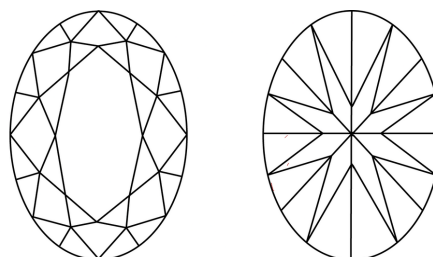

May 8, 2026
IGI Report Number **LG787622089**
Description **LABORATORY GROWN DIAMOND**
Shape and Cutting Style **OVAL BRILLIANT**
Measurements **9.83 X 6.62 X 3.97 MM**

GRADING RESULTS
Carat Weight **1.64 CARAT**
Color Grade **D**
Clarity Grade **VVS 1**

PROPORTIONS

Sample Image Used

CLARITY CHARACTERISTICS

KEY TO SYMBOLS

Red symbols indicate internal characteristics.
Green symbols indicate external characteristics.

COLOR

D E F G H I J Faint Very Light Light