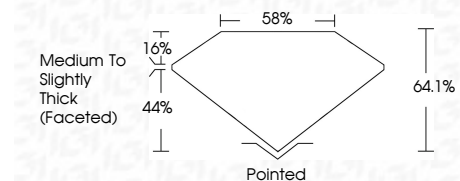

**ELECTRONIC COPY**

LG787634751  
Report verification at igi.org

April 3, 2026  
IGI Report Number **LG787634751**  
Description **LABORATORY GROWN DIAMOND**  
Shape and Cutting Style **PEAR BRILLIANT**  
Measurements **8.97 X 5.60 X 3.59 MM**

**GRADING RESULTS**  
Carat Weight **1.09 CARAT**  
Color Grade **E**  
Clarity Grade **VVS 2**

**ADDITIONAL GRADING INFORMATION**  
Polish **EXCELLENT**  
Symmetry **EXCELLENT**  
Fluorescence **NONE**  
Inscription(s) **IGI LG787634751**  
Comments: This Laboratory Grown Diamond was created by Chemical Vapor Deposition (CVD) growth process. Type IIa

April 3, 2026  
IGI Report No. LG787634751  
**PEAR BRILLIANT**  
8.97 X 5.60 X 3.59 MM  
1.09 CARAT  
Color Grade **E**  
Clarity Grade **VVS 2**  
Depth **64.1%**  
Table **58%**  
Girdle **Medium to Slightly Thick (Faceted)**  
Culet **Pointed**  
Polish **EXCELLENT**  
Symmetry **EXCELLENT**  
Fluorescence **NONE**  
Inscription(s) **IGI LG787634751**