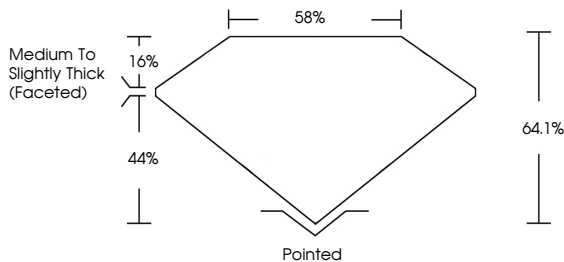

PROPORTIONS