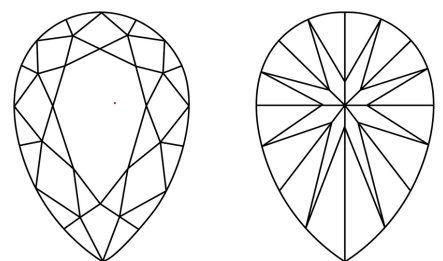

April 3, 2026  
IGI Report No. LG787634751  
**PEAR BRILLIANT**  
8.97 X 5.60 X 3.59 MM  
1.09 CARAT  
Color Grade **E**  
Clarity Grade **VVS 2**  
Depth **64.1%**  
Table **58%**  
Girdle **Medium to Slightly Thick (Faceted)**  
Culet **Pointed**  
Polish **EXCELLENT**  
Symmetry **EXCELLENT**  
Fluorescence **NONE**  
Inscription(s) **IGI LG787634751**

Comments: This Laboratory Grown Diamond was created by Chemical Vapor Deposition (CVD) growth process. Type IIa

Sample Image Used

**PROPORTIONS**

**CLARITY CHARACTERISTICS**

**KEY TO SYMBOLS**  
Red symbols indicate internal characteristics.  
Green symbols indicate external characteristics.