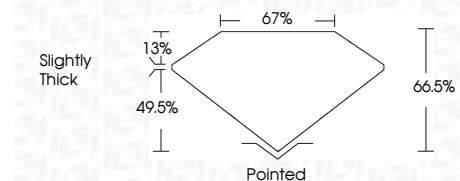

Measurements **14.84 X 10.48 X 6.97 MM**

GRADING RESULTS

Carat Weight **9.61 CARATS**
Color Grade **F**
Clarity Grade **VVS 2**

ADDITIONAL GRADING INFORMATION

Polish **EXCELLENT**
Symmetry **EXCELLENT**
Fluorescence **NONE**
Inscription(s) **IGI LG787641910**
Comments: This Laboratory Grown Diamond was created by Chemical Vapor Deposition (CVD) growth process. Type IIa

March 30, 2026
IGI Report No **LG787641910**
CUT CORNERED RECT. MODIFIED BRILLIANT
14.84 X 10.48 X 6.97 MM
Carat Weight **9.61 CARATS**
Color Grade **F**
Clarity Grade **VVS 2**
Depth **66.5%**
Table **49.5%**
Girdle **Slightly Thick**
Culet **Pointed**
Polish **EXCELLENT**
Symmetry **EXCELLENT**
Fluorescence **NONE**
Inscription(s) **IGI LG787641910**
Comments: This Laboratory Grown Diamond was created by Chemical Vapor Deposition (CVD) growth process. Type IIa

LABORATORY GROWN DIAMOND REPORT

March 30, 2026
IGI Report Number **LG787641910**
Description **LABORATORY GROWN DIAMOND**
Shape and Cutting Style **CUT CORNERED RECTANGULAR
MODIFIED BRILLIANT**
Measurements **14.84 X 10.48 X 6.97 MM**

GRADING RESULTS

Carat Weight **9.61 CARATS**
Color Grade **F**
Clarity Grade **VVS 2**

ADDITIONAL GRADING INFORMATION

Polish **EXCELLENT**
Symmetry **EXCELLENT**
Fluorescence **NONE**
Inscription(s) **IGI LG787641910**