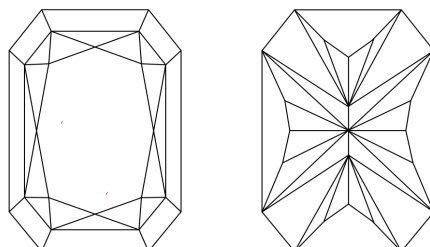

CLARITY CHARACTERISTICS

KEY TO SYMBOLS

Red symbols indicate internal characteristics.
Green symbols indicate external characteristics.

COLOR

D E F G H I J Faint Very Light Light

CLARITY

FL	IF	VVS¹⁻²	VS¹⁻²	SI¹⁻²	I¹⁻³
Flawless	Internally Flawless	Very Very Slightly Included	Very Slightly Included	Slightly Included	Included