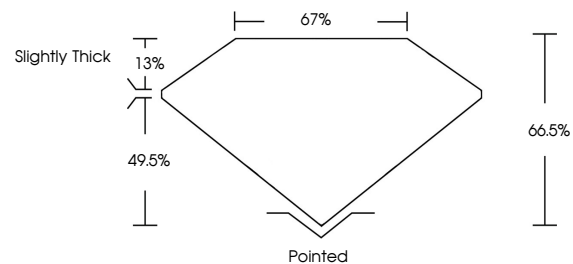

Measurements **14.84 X 10.48 X 6.97 MM**

GRADING RESULTS

Carat Weight **9.61 CARATS**
Color Grade **F**
Clarity Grade **VVS 2**

ADDITIONAL GRADING INFORMATION

Polish **EXCELLENT**
Symmetry **EXCELLENT**
Fluorescence **NONE**
Inscription(s) **IGI LG787641910**
Comments: This Laboratory Grown Diamond was created by Chemical Vapor Deposition (CVD) growth process. Type IIa

March 30, 2026
IGI Report No **LG787641910**
CUT CORNERED RECT. MODIFIED BRILLIANT
14.84 X 10.48 X 6.97 MM
Carat Weight **9.61 CARATS**
Color Grade **F**
Clarity Grade **VVS 2**
Depth **66.5%**
Table **49.5%**
Girdle **Slightly Thick**
Culet **Pointed**
Polish **EXCELLENT**
Symmetry **EXCELLENT**
Fluorescence **NONE**
Inscription(s) **IGI LG787641910**
Comments: This Laboratory Grown Diamond was created by Chemical Vapor Deposition (CVD) growth process. Type IIa

GRADING RESULTS

Carat Weight **9.61 CARATS**
Color Grade **F**
Clarity Grade **VVS 2**

ADDITIONAL GRADING INFORMATION

Polish **EXCELLENT**
Symmetry **EXCELLENT**
Fluorescence **NONE**
Inscription(s) **IGI LG787641910**

Comments: This Laboratory Grown Diamond was created by Chemical Vapor Deposition (CVD) growth process. Type IIa

PROPORTIONS

CLARITY CHARACTERISTICS

KEY TO SYMBOLS

Red symbols indicate internal characteristics.
Green symbols indicate external characteristics.