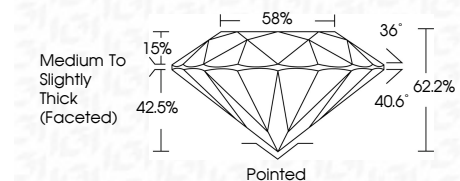

ELECTRONIC COPY

LG787643574
Report verification at igi.org

April 2, 2026
IGI Report Number **LG787643574**
Description **LABORATORY GROWN DIAMOND**
Shape and Cutting Style **ROUND BRILLIANT**
Measurements **6.50 - 6.53 X 4.05 MM**

GRADING RESULTS

Carat Weight **1.09 CARAT**
Color Grade **E**
Clarity Grade **VVS 2**
Cut Grade **IDEAL**

ADDITIONAL GRADING INFORMATION

Polish **EXCELLENT**
Symmetry **EXCELLENT**
Fluorescence **NONE**
Inscription(s) **IGI LG787643574**
Comments: This Laboratory Grown Diamond was created by Chemical Vapor Deposition (CVD) growth process. Type IIa

April 2, 2026
IGI Report No **LG787643574**
ROUND BRILLIANT
6.50 - 6.53 X 4.05 MM
1.09 CARAT
Color Grade **E**
Clarity Grade **VVS 2**
Cut Grade **IDEAL**
Depth **62.2%**
Table **58%**
Girdle **Medium To Slightly Thick (Faceted)**
Culet **Pointed**
Polish **EXCELLENT**
Symmetry **EXCELLENT**
Fluorescence **NONE**
Inscription(s) **IGI LG787643574**
Comments: This Laboratory Grown Diamond was created by Chemical Vapor Deposition (CVD) growth process. Type IIa

GRADING RESULTS

Carat Weight **1.09 CARAT**
Color Grade **E**
Clarity Grade **VVS 2**
Cut Grade **IDEAL**

ADDITIONAL GRADING INFORMATION

Polish **EXCELLENT**
Symmetry **EXCELLENT**
Fluorescence **NONE**
Inscription(s) **IGI LG787643574**