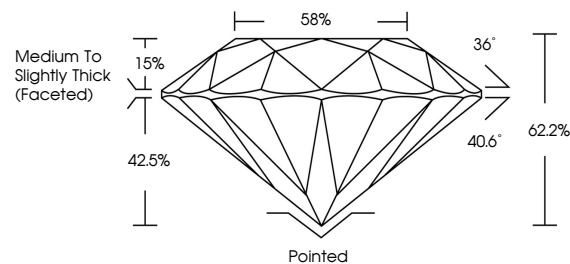

April 2, 2026
IGI Report No **LG787643574**
ROUND BRILLIANT
6.50 - 6.53 X 4.05 MM
1.09 CARAT
Color Grade **E**
Clarity Grade **VVS 2**
Cut Grade **IDEAL**
Depth **62.2%**
Table **58%**
Girdle **Medium To Slightly Thick (Faceted)**
Culet **Pointed**
Polish **EXCELLENT**
Symmetry **EXCELLENT**
Fluorescence **NONE**
Inscription(s) **IGI LG787643574**
Comments: This Laboratory Grown Diamond was created by Chemical Vapor Deposition (CVD) growth process. Type IIa

LABORATORY GROWN DIAMOND REPORT

April 2, 2026
IGI Report Number **LG787643574**
Description **LABORATORY GROWN DIAMOND**
Shape and Cutting Style **ROUND BRILLIANT**
Measurements **6.50 - 6.53 X 4.05 MM**

GRADING RESULTS

Carat Weight **1.09 CARAT**
Color Grade **E**
Clarity Grade **VVS 2**
Cut Grade **IDEAL**

ADDITIONAL GRADING INFORMATION

Polish **EXCELLENT**
Symmetry **EXCELLENT**
Fluorescence **NONE**
Inscription(s) **IGI LG787643574**

Comments: This Laboratory Grown Diamond was created by Chemical Vapor Deposition (CVD) growth process. Type IIa

PROPORTIONS

CLARITY CHARACTERISTICS

KEY TO SYMBOLS

Red symbols indicate internal characteristics.
Green symbols indicate external characteristics.