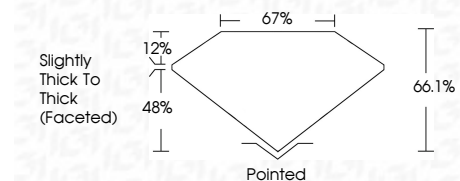

ELECTRONIC COPY

LG787645860
Report verification at igi.org

April 5, 2026
IGI Report Number **LG787645860**
Description **LABORATORY GROWN DIAMOND**
Shape and Cutting Style **CUT CORNERED
RECTANGULAR MODIFIED
BRILLIANT**

Measurements **8.99 X 6.14 X 4.06 MM**

GRADING RESULTS

Carat Weight **2.01 CARATS**
Color Grade **E**
Clarity Grade **VVS 2**

ADDITIONAL GRADING INFORMATION

Polish **EXCELLENT**
Symmetry **EXCELLENT**
Fluorescence **NONE**
Inscription(s) **IGI LG787645860**
Comments: This Laboratory Grown Diamond was created by Chemical Vapor Deposition (CVD) growth process. Type IIa

April 5, 2026
IGI Report No **LG787645860**
CUT CORNERED RECT. MODIFIED BRILLIANT
8.99 X 6.14 X 4.06 MM
Carat Weight **2.01 CARATS**
Color Grade **E**
Clarity Grade **VVS 2**
Depth **66.1%**
Table **12%**
Girdle **Slightly Thick To Thick (Faceted)**
Culet **Pointed**
Polish **EXCELLENT**
Symmetry **EXCELLENT**
Fluorescence **NONE**
Inscription(s) **IGI LG787645860**
Comments: This Laboratory Grown Diamond was created by Chemical Vapor Deposition (CVD) growth process. Type IIa

LABORATORY GROWN DIAMOND REPORT

April 5, 2026
IGI Report Number **LG787645860**
Description **LABORATORY GROWN DIAMOND**
Shape and Cutting Style **CUT CORNERED RECTANGULAR
MODIFIED BRILLIANT**
Measurements **8.99 X 6.14 X 4.06 MM**