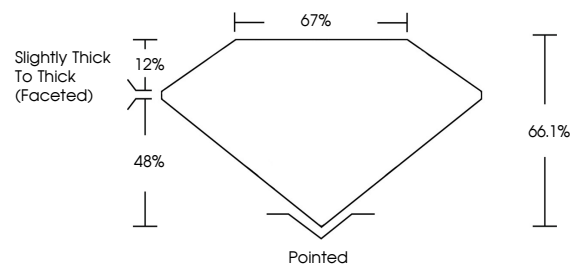

Measurements **8.99 X 6.14 X 4.06 MM**

GRADING RESULTS

Carat Weight **2.01 CARATS**
Color Grade **E**
Clarity Grade **VVS 2**

ADDITIONAL GRADING INFORMATION

Polish **EXCELLENT**
Symmetry **EXCELLENT**
Fluorescence **NONE**
Inscription(s) **IGI LG787645860**
Comments: This Laboratory Grown Diamond was created by Chemical Vapor Deposition (CVD) growth process. Type IIa

April 5, 2026
IGI Report No **LG787645860**
CUT CORNERED RECT. MODIFIED BRILLIANT
8.99 X 6.14 X 4.06 MM
Carat Weight **2.01 CARATS**
Color Grade **E**
Clarity Grade **VVS 2**
Depth **66.1%**
Table **12%**
Girdle **Slightly Thick To Thick (Faceted)**
Culet **Pointed**
Polish **EXCELLENT**
Symmetry **EXCELLENT**
Fluorescence **NONE**
Inscription(s) **IGI LG787645860**
Comments: This Laboratory Grown Diamond was created by Chemical Vapor Deposition (CVD) growth process. Type IIa

GRADING RESULTS

Carat Weight **2.01 CARATS**
Color Grade **E**
Clarity Grade **VVS 2**

ADDITIONAL GRADING INFORMATION

Polish **EXCELLENT**
Symmetry **EXCELLENT**
Fluorescence **NONE**
Inscription(s) **IGI LG787645860**

Comments: This Laboratory Grown Diamond was created by Chemical Vapor Deposition (CVD) growth process. Type IIa

PROPORTIONS

CLARITY CHARACTERISTICS

KEY TO SYMBOLS

Red symbols indicate internal characteristics.
Green symbols indicate external characteristics.