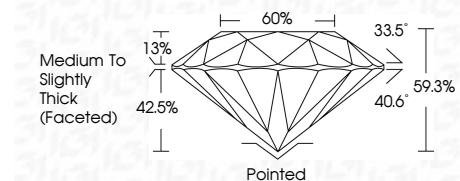

ELECTRONIC COPY

LG788607032
Report verification at igi.org

April 3, 2026
IGI Report Number **LG788607032**
Description **LABORATORY GROWN DIAMOND**
Shape and Cutting Style **ROUND BRILLIANT**
Measurements **7.55 - 7.58 X 4.49 MM**

GRADING RESULTS
Carat Weight **1.58 CARAT**
Color Grade **D**
Clarity Grade **VS 1**
Cut Grade **IDEAL**

ADDITIONAL GRADING INFORMATION
Polish **EXCELLENT**
Symmetry **EXCELLENT**
Fluorescence **NONE**
Inscription(s) **IGI LG788607032**
Comments: This Laboratory Grown Diamond was created by Chemical Vapor Deposition (CVD) growth process. Type IIa

LABORATORY GROWN DIAMOND REPORT

April 3, 2026
IGI Report Number **LG788607032**
Description **LABORATORY GROWN DIAMOND**
Shape and Cutting Style **ROUND BRILLIANT**
Measurements **7.55 - 7.58 X 4.49 MM**

GRADING RESULTS
Carat Weight **1.58 CARAT**
Color Grade **D**
Clarity Grade **VS 1**
Cut Grade **IDEAL**

ADDITIONAL GRADING INFORMATION
Polish **EXCELLENT**
Symmetry **EXCELLENT**
Fluorescence **NONE**
Inscription(s) **IGI LG788607032**