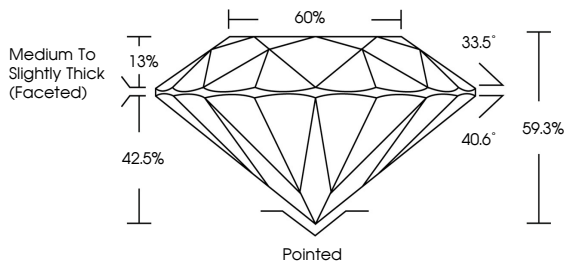

PROPORTIONS