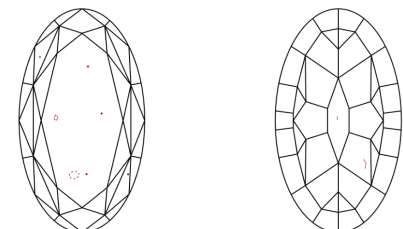

CLARITY CHARACTERISTICS

KEY TO SYMBOLS
Red symbols indicate internal characteristics.
Green symbols indicate external characteristics.