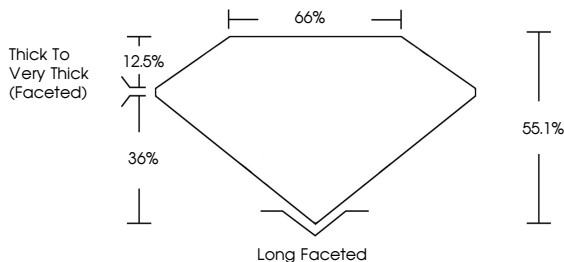

PROPORTIONS