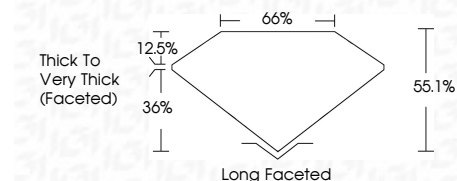

**ELECTRONIC COPY**

LG788610971  
Report verification at igi.org

May 22, 2026  
IGI Report Number **LG788610971**  
Description **LABORATORY GROWN DIAMOND**  
Shape and Cutting Style **OVAL MODIFIED BRILLIANT**  
Measurements **17.94 X 9.58 X 5.28 MM**

**GRADING RESULTS**  
Carat Weight **8.13 CARATS**  
Color Grade **F**  
Clarity Grade **VS 1**

**ADDITIONAL GRADING INFORMATION**  
Polish **EXCELLENT**  
Symmetry **EXCELLENT**  
Fluorescence **NONE**  
Inscription(s) **IGI LG788610971**  
Comments: This Laboratory Grown Diamond was created by Chemical Vapor Deposition (CVD) growth process. Type IIa

May 22, 2026  
IGI Report No LG788610971  
OVAL MODIFIED BRILLIANT  
17.94 X 9.58 X 5.28 MM  
8.13 CARATS  
F  
VS 1  
55.1%  
66%  
Thick to Very Thick (Faceted)  
Long Faceted  
EXCELLENT  
EXCELLENT  
NONE  
IGI LG788610971  
Comments: This Laboratory Grown Diamond was created by Chemical Vapor Deposition (CVD) growth process. Type IIa

May 22, 2026  
IGI Report Number **LG788610971**  
Description **LABORATORY GROWN DIAMOND**  
Shape and Cutting Style **OVAL MODIFIED BRILLIANT**  
Measurements **17.94 X 9.58 X 5.28 MM**  
**GRADING RESULTS**  
Carat Weight **8.13 CARATS**  
Color Grade **F**  
Clarity Grade **VS 1**  
**ADDITIONAL GRADING INFORMATION**  
Polish **EXCELLENT**  
Symmetry **EXCELLENT**  
Fluorescence **NONE**  
Inscription(s) **IGI LG788610971**