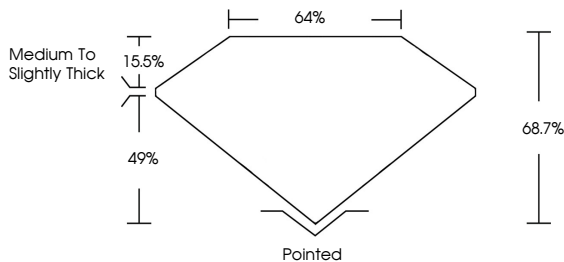

PROPORTIONS