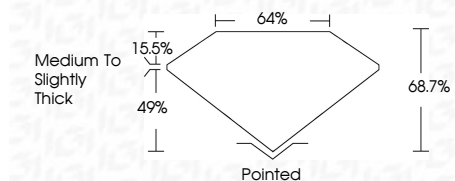

Measurements **11.40 X 8.43 X 5.79 MM**

**GRADING RESULTS**

Carat Weight **4.91 CARATS**  
Color Grade **F**  
Clarity Grade **VS 1**

**ADDITIONAL GRADING INFORMATION**

Polish **EXCELLENT**  
Symmetry **EXCELLENT**  
Fluorescence **NONE**  
Inscription(s) **IGI LG788611349**  
Comments: This Laboratory Grown Diamond was created by Chemical Vapor Deposition (CVD) growth process. Type IIa

April 2, 2026  
IGI Report No LG788611349  
CUT CORNERED RECT. MODIFIED BRILLIANT  
11.40 X 8.43 X 5.79 MM  
4.91 CARATS  
F  
VS 1  
68.7%  
49%  
15.5%  
Medium to Slightly Thick  
Pointed  
EXCELLENT  
EXCELLENT  
NONE  
IGI LG788611349  
Comments: This Laboratory Grown Diamond was created by Chemical Vapor Deposition (CVD) growth process. Type IIa

April 2, 2026  
IGI Report Number **LG788611349**  
Description **LABORATORY GROWN DIAMOND**  
Shape and Cutting Style **CUT CORNERED RECTANGULAR  
MODIFIED BRILLIANT**  
Measurements **11.40 X 8.43 X 5.79 MM**

**GRADING RESULTS**

Carat Weight **4.91 CARATS**  
Color Grade **F**  
Clarity Grade **VS 1**

**ADDITIONAL GRADING INFORMATION**

Polish **EXCELLENT**  
Symmetry **EXCELLENT**  
Fluorescence **NONE**  
Inscription(s) **IGI LG788611349**