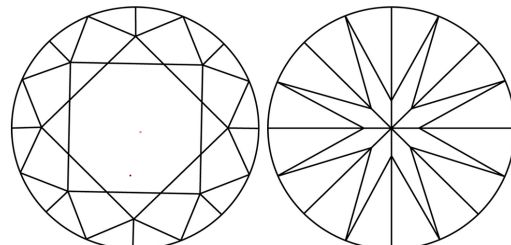

April 7, 2026
IGI Report Number **LG788612114**
Description **LABORATORY GROWN DIAMOND**
Shape and Cutting Style **ROUND BRILLIANT**
Measurements **8.23 - 8.26 X 5.03 MM**

GRADING RESULTS
Carat Weight **2.09 CARATS**
Color Grade **F**
Clarity Grade **VS 1**
Cut Grade **IDEAL**

PROPORTIONS

CLARITY CHARACTERISTICS

KEY TO SYMBOLS
Red symbols indicate internal characteristics.
Green symbols indicate external characteristics.

COLOR

D	E	F	G	H	I	J	Faint	Very Light	Light
---	---	---	---	---	---	---	-------	------------	-------