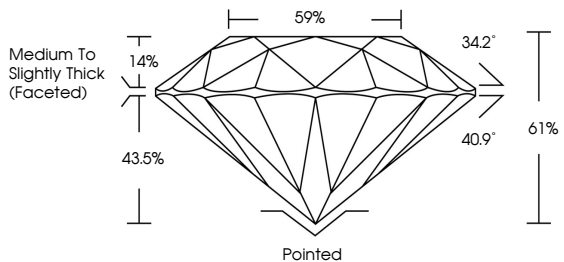

PROPORTIONS