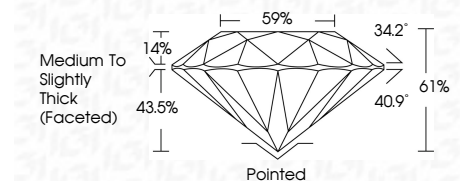

ELECTRONIC COPY

LG788612114
Report verification at igi.org

April 7, 2026
IGI Report Number **LG788612114**
Description **LABORATORY GROWN DIAMOND**
Shape and Cutting Style **ROUND BRILLIANT**
Measurements **8.23 - 8.26 X 5.03 MM**

GRADING RESULTS
Carat Weight **2.09 CARATS**
Color Grade **F**
Clarity Grade **VS 1**
Cut Grade **IDEAL**

Sample Image Used

ADDITIONAL GRADING INFORMATION
Polish **EXCELLENT**
Symmetry **EXCELLENT**
Fluorescence **NONE**
Inscription(s) **IGI LG788612114**
Comments: This Laboratory Grown Diamond was created by Chemical Vapor Deposition (CVD) growth process. Type IIa

April 7, 2026
IGI Report No LG788612114
ROUND BRILLIANT
8.23 - 8.26 X 5.03 MM
2.09 CARATS
Color Grade **F**
Clarity Grade **VS 1**
Cut Grade **IDEAL**
Depth **61%**
Table **59%**
Girdle **Medium To Slightly Thick (Faceted)**
Culet **Pointed**
Polish **EXCELLENT**
Symmetry **EXCELLENT**
Fluorescence **NONE**
Inscription(s) **IGI LG788612114**
Comments: This Laboratory Grown Diamond was created by Chemical Vapor Deposition (CVD) growth process. Type IIa

April 7, 2026
IGI Report Number **LG788612114**
Description **LABORATORY GROWN DIAMOND**
Shape and Cutting Style **ROUND BRILLIANT**
Measurements **8.23 - 8.26 X 5.03 MM**

GRADING RESULTS
Carat Weight **2.09 CARATS**
Color Grade **F**
Clarity Grade **VS 1**
Cut Grade **IDEAL**