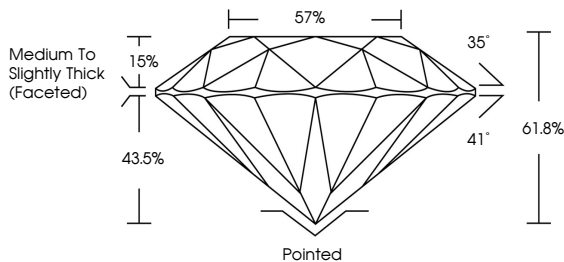

PROPORTIONS