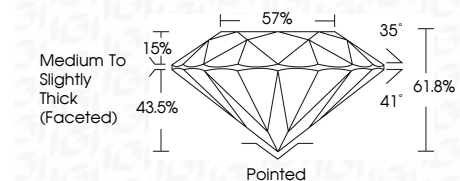

**ELECTRONIC COPY**

LG788651531  
Report verification at igi.org

April 1, 2026  
IGI Report Number **LG788651531**  
Description **LABORATORY GROWN DIAMOND**  
Shape and Cutting Style **ROUND BRILLIANT**  
Measurements **6.87 - 6.92 X 4.27 MM**

**GRADING RESULTS**  
Carat Weight **1.25 CARAT**  
Color Grade **D**  
Clarity Grade **VS 1**  
Cut Grade **IDEAL**

**ADDITIONAL GRADING INFORMATION**  
Polish **EXCELLENT**  
Symmetry **EXCELLENT**  
Fluorescence **NONE**  
Inscription(s) **IGI LG788651531**  
Comments: This Laboratory Grown Diamond was created by Chemical Vapor Deposition (CVD) growth process. Type IIa

April 1, 2026  
IGI Report No LG788651531  
**ROUND BRILLIANT**  
6.87 - 6.92 X 4.27 MM  
1.25 CARAT  
D  
VS 1  
IDEAL  
61.8%  
57%  
Medium To Slightly Thick (Faceted)  
Pointed  
EXCELLENT  
EXCELLENT  
NONE  
IGI LG788651531  
Comments: This Laboratory Grown Diamond was created by Chemical Vapor Deposition (CVD) growth process. Type IIa

**GRADING RESULTS**  
Carat Weight **1.25 CARAT**  
Color Grade **D**  
Clarity Grade **VS 1**  
Cut Grade **IDEAL**

**ADDITIONAL GRADING INFORMATION**  
Polish **EXCELLENT**  
Symmetry **EXCELLENT**  
Fluorescence **NONE**  
Inscription(s) **IGI LG788651531**