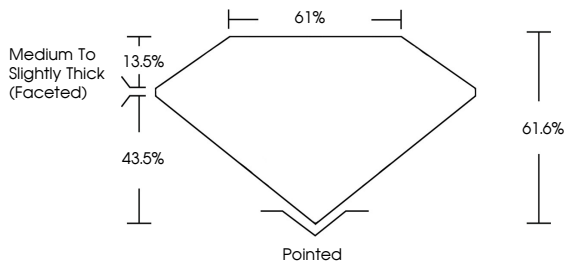

PROPORTIONS