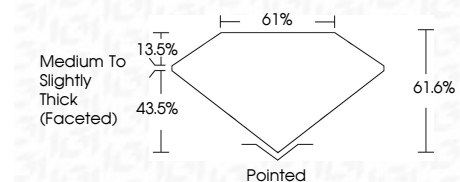

**INTERNATIONAL
GEMOLOGICAL
INSTITUTE**

ELECTRONIC COPY

LG788674294
Report verification at igi.org

LABORATORY GROWN DIAMOND REPORT

April 3, 2026
IGI Report Number **LG788674294**
Description **LABORATORY GROWN DIAMOND**
Shape and Cutting Style **MARQUISE BRILLIANT**
Measurements **10.71 X 5.23 X 3.22 MM**

GRADING RESULTS
Carat Weight **1.05 CARAT**
Color Grade **D**
Clarity Grade **VVS 2**

ADDITIONAL GRADING INFORMATION
Polish **EXCELLENT**
Symmetry **EXCELLENT**
Fluorescence **NONE**
Inscription(s) **IGI LG788674294**
Comments: This Laboratory Grown Diamond was created by Chemical Vapor Deposition (CVD) growth process. Type IIa

April 3, 2026
IGI Report No **LG788674294**
MARQUISE BRILLIANT
10.71 X 5.23 X 3.22 MM
Carat Weight **1.05 CARAT**
Color Grade **D**
Clarity Grade **VVS 2**
Depth **61.6%**
Table **61%**
Girdle **Medium to Slightly Thick (Faceted)**
Culet **Pointed**
Polish **EXCELLENT**
Symmetry **EXCELLENT**
Fluorescence **NONE**
Inscription(s) **IGI LG788674294**
Comments: This Laboratory Grown Diamond was created by Chemical Vapor Deposition (CVD) growth process. Type IIa

GRADING RESULTS
Carat Weight **1.05 CARAT**
Color Grade **D**
Clarity Grade **VVS 2**

ADDITIONAL GRADING INFORMATION
Polish **EXCELLENT**
Symmetry **EXCELLENT**
Fluorescence **NONE**
Inscription(s) **IGI LG788674294**