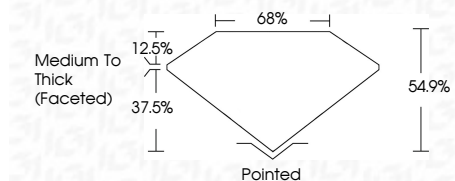

ELECTRONIC COPY

LG788683754
Report verification at igi.org

April 16, 2026
IGI Report Number **LG788683754**
Description **LABORATORY GROWN DIAMOND**
Shape and Cutting Style **MARQUISE BRILLIANT**
Measurements **13.71 X 6.57 X 3.61 MM**

GRADING RESULTS

Carat Weight **1.96 CARAT**
Color Grade **FANCY VIVID PINK**
Clarity Grade **VS 1**

ADDITIONAL GRADING INFORMATION

Polish **VERY GOOD**
Symmetry **VERY GOOD**
Fluorescence **SLIGHT**
Inscription(s) **IGI LG788683754**
Comments: This Laboratory Grown Diamond was created by Chemical Vapor Deposition (CVD) growth process. Indications of post-growth treatment.
Secondary color: Brown

April 16, 2026
IGI Report No LG788683754
MARQUISE BRILLIANT
13.71 X 6.57 X 3.61 MM
1.96 CARAT
FANCY VIVID PINK
VS 1
54.9%
37.5%
Medium To Thick (Faceted)
Pointed
Polished
VERY GOOD
VERY GOOD
SLIGHT
IGI LG788683754
Comments: This Laboratory Grown Diamond was created by Chemical Vapor Deposition (CVD) growth process. Indications of post-growth treatment.
Secondary color: Brown

GRADING RESULTS

Carat Weight **1.96 CARAT**
Color Grade **FANCY VIVID PINK**
Clarity Grade **VS 1**

ADDITIONAL GRADING INFORMATION

Polish **VERY GOOD**
Symmetry **VERY GOOD**
Fluorescence **SLIGHT**
Inscription(s) **IGI LG788683754**