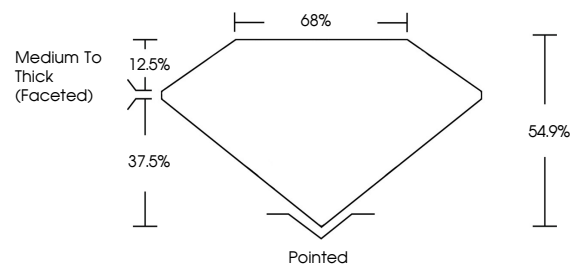

PROPORTIONS