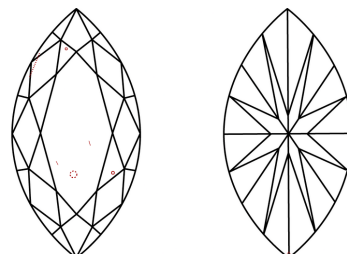

LABORATORY GROWN DIAMOND REPORT

April 16, 2026
IGI Report Number **LG788683754**
Description **LABORATORY GROWN DIAMOND**
Shape and Cutting Style **MARQUISE BRILLIANT**
Measurements **13.71 X 6.57 X 3.61 MM**

GRADING RESULTS

Carat Weight **1.96 CARAT**
Color Grade **FANCY VIVID PINK**
Clarity Grade **VS 1**

ADDITIONAL GRADING INFORMATION

Polish **VERY GOOD**
Symmetry **VERY GOOD**
Fluorescence **SLIGHT**
Inscription(s) **IGI LG788683754**

KEY TO SYMBOLS

Red symbols indicate internal characteristics.
Green symbols indicate external characteristics.

COLOR

D E F G H I J Faint Very Light Light

CLARITY

FL	IF	VS ¹⁻²	VS ¹⁻²	SI ¹⁻²	I ¹⁻³
Flawless	Internally Flawless	Very Very Slightly Included	Very Slightly Included	Slightly Included	Included