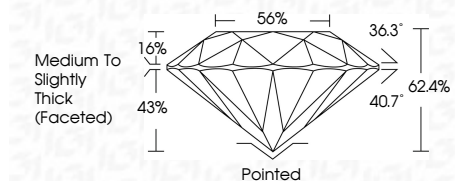

ELECTRONIC COPY

LG789607534
Report verification at igi.org

April 6, 2026
IGI Report Number **LG789607534**
Description **LABORATORY GROWN DIAMOND**
Shape and Cutting Style **ROUND BRILLIANT**
Measurements **7.19 - 7.23 X 4.50 MM**

GRADING RESULTS

Carat Weight **1.43 CARAT**
Color Grade **F**
Clarity Grade **VVS 1**
Cut Grade **EXCELLENT**

ADDITIONAL GRADING INFORMATION

Polish **EXCELLENT**
Symmetry **EXCELLENT**
Fluorescence **NONE**
Inscription(s) **IGI LG789607534**
Comments: This Laboratory Grown Diamond was created by Chemical Vapor Deposition (CVD) growth process. Type IIa

April 6, 2026
IGI Report No LG789607534
ROUND BRILLIANT
7.19 - 7.23 X 4.50 MM
1.43 CARAT
Color Grade **F**
Clarity Grade **VVS 1**
Cut Grade **EXCELLENT**
Depth **62.4%**
Table **56%**
Crown Height **1.6%**
Pavilion Height **43%**
Medium To Slightly Thick (Faceted)
Culet **Pointed**
Polish **EXCELLENT**
Symmetry **EXCELLENT**
Fluorescence **NONE**
Inscription(s) **IGI LG789607534**
Comments: This Laboratory Grown Diamond was created by Chemical Vapor Deposition (CVD) growth process. Type IIa

April 6, 2026
IGI Report Number **LG789607534**
Description **LABORATORY GROWN DIAMOND**
Shape and Cutting Style **ROUND BRILLIANT**
Measurements **7.19 - 7.23 X 4.50 MM**

GRADING RESULTS

Carat Weight **1.43 CARAT**
Color Grade **F**
Clarity Grade **VVS 1**
Cut Grade **EXCELLENT**