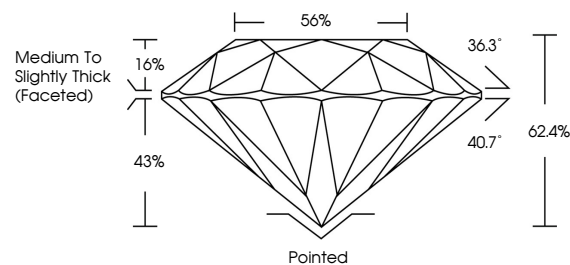

GRADING RESULTS

Carat Weight **1.43 CARAT**
Color Grade **F**
Clarity Grade **VVS 1**
Cut Grade **EXCELLENT**

ADDITIONAL GRADING INFORMATION

Polish **EXCELLENT**
Symmetry **EXCELLENT**
Fluorescence **NONE**
Inscription(s) **IGI LG789607534**
Comments: This Laboratory Grown Diamond was created by Chemical Vapor Deposition (CVD) growth process. Type IIa

April 6, 2026
IGI Report No LG789607534
ROUND BRILLIANT
7.19 - 7.23 X 4.50 MM
1.43 CARAT
Color Grade **F**
Clarity Grade **VVS 1**
Cut Grade **EXCELLENT**
Depth **62.4%**
Table **56%**
Crown Height **1.6%**
Pavilion Height **43%**
Medium To Slightly Thick (Faceted)
Culet **Pointed**
Polish **EXCELLENT**
Symmetry **EXCELLENT**
Fluorescence **NONE**
Inscription(s) **IGI LG789607534**
Comments: This Laboratory Grown Diamond was created by Chemical Vapor Deposition (CVD) growth process. Type IIa

April 6, 2026
IGI Report Number **LG789607534**
Description **LABORATORY GROWN DIAMOND**
Shape and Cutting Style **ROUND BRILLIANT**
Measurements **7.19 - 7.23 X 4.50 MM**

GRADING RESULTS

Carat Weight **1.43 CARAT**
Color Grade **F**
Clarity Grade **VVS 1**
Cut Grade **EXCELLENT**

PROPORTIONS

CLARITY CHARACTERISTICS

KEY TO SYMBOLS

Red symbols indicate internal characteristics.
Green symbols indicate external characteristics.

Sample Image Used

COLOR

D E F G H I J Faint Very Light Light