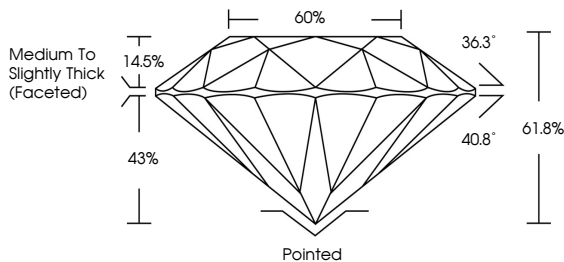

GRADING RESULTS
Carat Weight **1.08 CARAT**
Color Grade **D**
Clarity Grade **VS 1**
Cut Grade **IDEAL**

ADDITIONAL GRADING INFORMATION
Polish **EXCELLENT**
Symmetry **EXCELLENT**
Fluorescence **NONE**
Inscription(s) **IGI LG789617746**
Comments: This Laboratory Grown Diamond was created by Chemical Vapor Deposition (CVD) growth process. Type IIa

April 6, 2026
IGI Report No LG789617746
ROUND BRILLIANT
6.53 - 6.57 X 4.05 MM
1.08 CARAT
Color Grade **D**
Clarity Grade **VS 1**
Cut Grade **IDEAL**
Depth **61.8%**
Table **60%**
Girdle **Medium To Slightly Thick (Faceted)**
Culet **Pointed**
Polish **EXCELLENT**
Symmetry **EXCELLENT**
Fluorescence **NONE**
Inscription(s) **IGI LG789617746**
Comments: This Laboratory Grown Diamond was created by Chemical Vapor Deposition (CVD) growth process. Type IIa

April 6, 2026
IGI Report Number **LG789617746**
Description **LABORATORY GROWN DIAMOND**
Shape and Cutting Style **ROUND BRILLIANT**
Measurements **6.53 - 6.57 X 4.05 MM**

GRADING RESULTS
Carat Weight **1.08 CARAT**
Color Grade **D**
Clarity Grade **VS 1**
Cut Grade **IDEAL**

PROPORTIONS

CLARITY CHARACTERISTICS

KEY TO SYMBOLS
Red symbols indicate internal characteristics.
Green symbols indicate external characteristics.

Sample Image Used

COLOR

D	E	F	G	H	I	J	Faint	Very Light	Light
---	---	---	---	---	---	---	-------	------------	-------