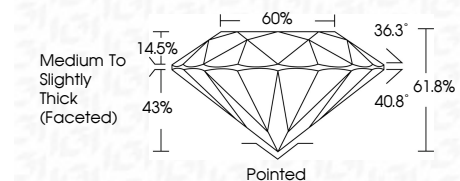

ELECTRONIC COPY

LG789617746
Report verification at igi.org

April 6, 2026
IGI Report Number **LG789617746**
Description **LABORATORY GROWN DIAMOND**
Shape and Cutting Style **ROUND BRILLIANT**
Measurements **6.53 - 6.57 X 4.05 MM**

GRADING RESULTS
Carat Weight **1.08 CARAT**
Color Grade **D**
Clarity Grade **VS 1**
Cut Grade **IDEAL**

ADDITIONAL GRADING INFORMATION
Polish **EXCELLENT**
Symmetry **EXCELLENT**
Fluorescence **NONE**
Inscription(s) **IGI LG789617746**
Comments: This Laboratory Grown Diamond was created by Chemical Vapor Deposition (CVD) growth process. Type IIa

April 6, 2026
IGI Report No LG789617746
ROUND BRILLIANT
6.53 - 6.57 X 4.05 MM
1.08 CARAT
Color Grade **D**
Clarity Grade **VS 1**
Cut Grade **IDEAL**
Depth **61.8%**
Table **60%**
Girdle **Medium To Slightly Thick (Faceted)**
Culet **Pointed**
Polish **EXCELLENT**
Symmetry **EXCELLENT**
Fluorescence **NONE**
Inscription(s) **IGI LG789617746**
Comments: This Laboratory Grown Diamond was created by Chemical Vapor Deposition (CVD) growth process. Type IIa

April 6, 2026
IGI Report Number **LG789617746**
Description **LABORATORY GROWN DIAMOND**
Shape and Cutting Style **ROUND BRILLIANT**
Measurements **6.53 - 6.57 X 4.05 MM**

GRADING RESULTS
Carat Weight **1.08 CARAT**
Color Grade **D**
Clarity Grade **VS 1**
Cut Grade **IDEAL**