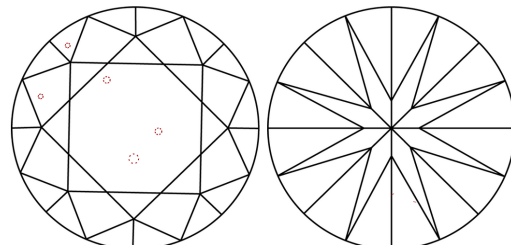

April 6, 2026
IGI Report Number **LG789617746**
Description **LABORATORY GROWN DIAMOND**
Shape and Cutting Style **ROUND BRILLIANT**
Measurements **6.53 - 6.57 X 4.05 MM**

GRADING RESULTS
Carat Weight **1.08 CARAT**
Color Grade **D**
Clarity Grade **VS 1**
Cut Grade **IDEAL**

PROPORTIONS

CLARITY CHARACTERISTICS

KEY TO SYMBOLS
Red symbols indicate internal characteristics.
Green symbols indicate external characteristics.

Sample Image Used

COLOR

D	E	F	G	H	I	J	Faint	Very Light	Light
---	---	---	---	---	---	---	-------	------------	-------