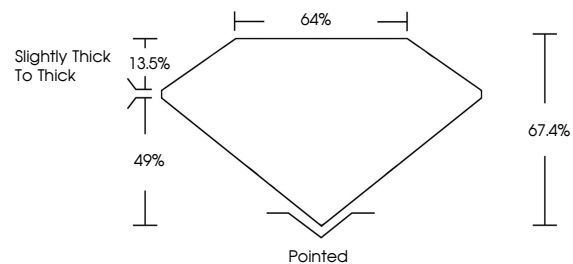

Measurements **9.56 X 6.77 X 4.56 MM**

GRADING RESULTS

Carat Weight **2.51 CARATS**
Color Grade **E**
Clarity Grade **VVS 2**

ADDITIONAL GRADING INFORMATION

Polish **EXCELLENT**
Symmetry **EXCELLENT**
Fluorescence **NONE**
Inscription(s) **IGI LG789625149**

Comments: This Laboratory Grown Diamond was created by Chemical Vapor Deposition (CVD) growth process. Type IIa

April 8, 2026
IGI Report No **LG789625149**
CUT CORNERED RECT. MODIFIED BRILLIANT
9.56 X 6.77 X 4.56 MM
Carat Weight **2.51 CARATS**
Color Grade **E**
Clarity Grade **VVS 2**
Depth **67.4%**
Table **64%**
Girdle **Slightly thick to thick**
Culet **Pointed**
Polish **EXCELLENT**
Symmetry **EXCELLENT**
Fluorescence **NONE**
Inscription(s) **IGI LG789625149**
Comments: This Laboratory Grown Diamond was created by Chemical Vapor Deposition (CVD) growth process. Type IIa

GRADING RESULTS

Carat Weight **2.51 CARATS**
Color Grade **E**
Clarity Grade **VVS 2**

ADDITIONAL GRADING INFORMATION

Polish **EXCELLENT**
Symmetry **EXCELLENT**
Fluorescence **NONE**

Inscription(s) **IGI LG789625149**

Comments: This Laboratory Grown Diamond was created by Chemical Vapor Deposition (CVD) growth process. Type IIa

PROPORTIONS

CLARITY CHARACTERISTICS

KEY TO SYMBOLS

Red symbols indicate internal characteristics.
Green symbols indicate external characteristics.