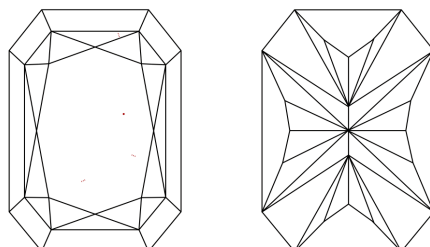

CLARITY CHARACTERISTICS

KEY TO SYMBOLS

Red symbols indicate internal characteristics.
Green symbols indicate external characteristics.

COLOR

D E F G H I J Faint Very Light Light

CLARITY

FL	IF	VVS¹⁻²	VS¹⁻²	SI¹⁻²	I¹⁻³
Flawless	Internally Flawless	Very Very Slightly Included	Very Slightly Included	Slightly Included	Included