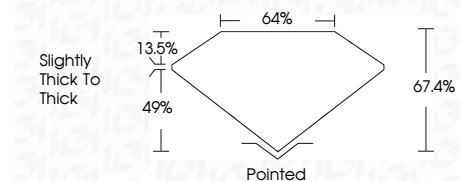

Measurements **9.56 X 6.77 X 4.56 MM**

GRADING RESULTS

Carat Weight **2.51 CARATS**
Color Grade **E**
Clarity Grade **VVS 2**

ADDITIONAL GRADING INFORMATION

Polish **EXCELLENT**
Symmetry **EXCELLENT**
Fluorescence **NONE**
Inscription(s) **IGI LG789625149**

Comments: This Laboratory Grown Diamond was created by Chemical Vapor Deposition (CVD) growth process. Type IIa

April 8, 2026
IGI Report No **LG789625149**
CUT CORNERED RECT. MODIFIED BRILLIANT
9.56 X 6.77 X 4.56 MM
Carat Weight **2.51 CARATS**
Color Grade **E**
Clarity Grade **VVS 2**
Depth **67.4%**
Table **64%**
Girdle **Slightly thick to thick**
Culet **Pointed**
Polish **EXCELLENT**
Symmetry **EXCELLENT**
Fluorescence **NONE**
Inscription(s) **IGI LG789625149**
Comments: This Laboratory Grown Diamond was created by Chemical Vapor Deposition (CVD) growth process. Type IIa

LABORATORY GROWN DIAMOND REPORT

April 8, 2026
IGI Report Number **LG789625149**
Description **LABORATORY GROWN DIAMOND**
Shape and Cutting Style **CUT CORNERED RECTANGULAR
MODIFIED BRILLIANT**
Measurements **9.56 X 6.77 X 4.56 MM**

GRADING RESULTS

Carat Weight **2.51 CARATS**
Color Grade **E**
Clarity Grade **VVS 2**

ADDITIONAL GRADING INFORMATION

Polish **EXCELLENT**
Symmetry **EXCELLENT**
Fluorescence **NONE**

Inscription(s) **IGI LG789625149**