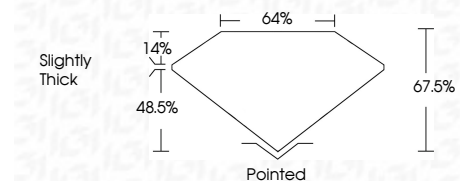

ELECTRONIC COPY

LG789631129
Report verification at igi.org

April 9, 2026
IGI Report Number **LG789631129**
Description **LABORATORY GROWN DIAMOND**
Shape and Cutting Style **CUT CORNERED SQUARE
MODIFIED BRILLIANT**
Measurements **10.44 X 10.34 X 6.98 MM**

GRADING RESULTS
Carat Weight **7.21 CARATS**
Color Grade **E**
Clarity Grade **VVS 2**

ADDITIONAL GRADING INFORMATION
Polish **EXCELLENT**
Symmetry **EXCELLENT**
Fluorescence **NONE**
Inscription(s) **IGI LG789631129**
Comments: This Laboratory Grown Diamond was created by Chemical Vapor Deposition (CVD) growth process. Type IIa

April 9, 2026
IGI Report No **LG789631129**
CUT CORNERED SQUARE MODIFIED BRILLIANT
10.44 X 10.34 X 6.98 MM
Carat Weight **7.21 CARATS**
Color Grade **E**
Clarity Grade **VVS 2**
Depth **48.5%**
Table **14%**
Girdle **Slightly Thick**
Culet **Pointed**
Polish **EXCELLENT**
Symmetry **EXCELLENT**
Fluorescence **NONE**
Inscription(s) **IGI LG789631129**
Comments: This Laboratory Grown Diamond was created by Chemical Vapor Deposition (CVD) growth process. Type IIa

GRADING RESULTS
Carat Weight **7.21 CARATS**
Color Grade **E**
Clarity Grade **VVS 2**

ADDITIONAL GRADING INFORMATION
Polish **EXCELLENT**
Symmetry **EXCELLENT**
Fluorescence **NONE**
Inscription(s) **IGI LG789631129**