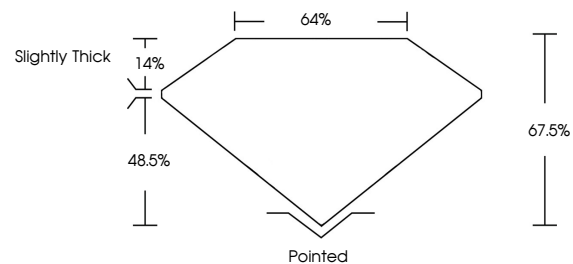

PROPORTIONS