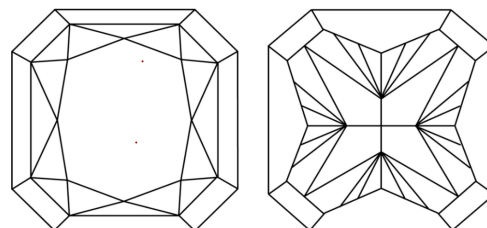

CLARITY CHARACTERISTICS

KEY TO SYMBOLS

Red symbols indicate internal characteristics.
Green symbols indicate external characteristics.