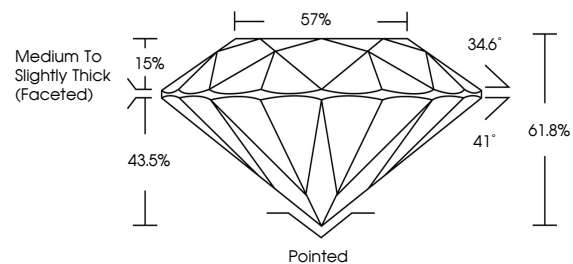

GRADING RESULTS

Carat Weight **2.57 CARATS**
Color Grade **F**
Clarity Grade **VVS 2**
Cut Grade **IDEAL**

ADDITIONAL GRADING INFORMATION

Polish **EXCELLENT**
Symmetry **EXCELLENT**
Fluorescence **NONE**
Inscription(s) **IGI LG789634731**
Comments: This Laboratory Grown Diamond was created by Chemical Vapor Deposition (CVD) growth process. Type IIa

April 13, 2026
IGI Report No LG789634731
ROUND BRILLIANT
8.77 - 8.81 X 5.43 MM
2.57 CARATS
Color Grade **F**
Clarity Grade **VVS 2**
Cut Grade **IDEAL**
Depth **61.8%**
Table **57%**
Girdle **Medium To Slightly Thick (Faceted)**
Culet **Pointed**
Polish **EXCELLENT**
Symmetry **EXCELLENT**
Fluorescence **NONE**
Inscription(s) **IGI LG789634731**
Comments: This Laboratory Grown Diamond was created by Chemical Vapor Deposition (CVD) growth process. Type IIa

GRADING RESULTS

Carat Weight **2.57 CARATS**
Color Grade **F**
Clarity Grade **VVS 2**
Cut Grade **IDEAL**

ADDITIONAL GRADING INFORMATION

Polish **EXCELLENT**
Symmetry **EXCELLENT**
Fluorescence **NONE**
Inscription(s) **IGI LG789634731**

Comments: This Laboratory Grown Diamond was created by Chemical Vapor Deposition (CVD) growth process. Type IIa

PROPORTIONS

CLARITY CHARACTERISTICS

KEY TO SYMBOLS

Red symbols indicate internal characteristics.
Green symbols indicate external characteristics.