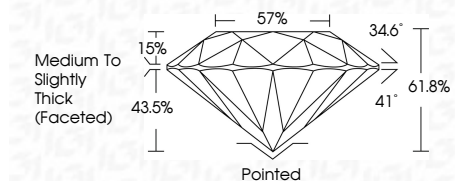

ELECTRONIC COPY

LG789634731
Report verification at igi.org

April 13, 2026
IGI Report Number **LG789634731**
Description **LABORATORY GROWN DIAMOND**
Shape and Cutting Style **ROUND BRILLIANT**
Measurements **8.77 - 8.81 X 5.43 MM**

GRADING RESULTS

Carat Weight **2.57 CARATS**
Color Grade **F**
Clarity Grade **VVS 2**
Cut Grade **IDEAL**

ADDITIONAL GRADING INFORMATION

Polish **EXCELLENT**
Symmetry **EXCELLENT**
Fluorescence **NONE**
Inscription(s) **IGI LG789634731**
Comments: This Laboratory Grown Diamond was created by Chemical Vapor Deposition (CVD) growth process. Type IIa

April 13, 2026
IGI Report No LG789634731
ROUND BRILLIANT
8.77 - 8.81 X 5.43 MM
2.57 CARATS
Color Grade **F**
Clarity Grade **VVS 2**
Cut Grade **IDEAL**
Depth **61.8%**
Table **57%**
Girdle **Medium To Slightly Thick (Faceted)**
Culet **Pointed**
Polish **EXCELLENT**
Symmetry **EXCELLENT**
Fluorescence **NONE**
Inscription(s) **IGI LG789634731**
Comments: This Laboratory Grown Diamond was created by Chemical Vapor Deposition (CVD) growth process. Type IIa

GRADING RESULTS

Carat Weight **2.57 CARATS**
Color Grade **F**
Clarity Grade **VVS 2**
Cut Grade **IDEAL**

ADDITIONAL GRADING INFORMATION

Polish **EXCELLENT**
Symmetry **EXCELLENT**
Fluorescence **NONE**
Inscription(s) **IGI LG789634731**