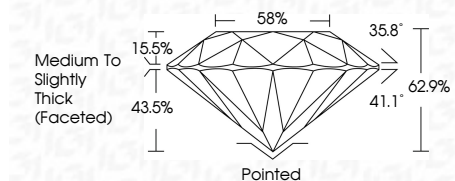

ELECTRONIC COPY

LG789636546
Report verification at igi.org

April 11, 2026
IGI Report Number **LG789636546**
Description **LABORATORY GROWN DIAMOND**
Shape and Cutting Style **ROUND BRILLIANT**
Measurements **7.38 - 7.41 X 4.65 MM**

GRADING RESULTS

Carat Weight **1.57 CARAT**
Color Grade **E**
Clarity Grade **VVS 2**
Cut Grade **EXCELLENT**

ADDITIONAL GRADING INFORMATION

Polish **EXCELLENT**
Symmetry **EXCELLENT**
Fluorescence **NONE**
Inscription(s) **IGI LG789636546**
Comments: This Laboratory Grown Diamond was created by Chemical Vapor Deposition (CVD) growth process. Type IIa

April 11, 2026
IGI Report No LG789636546
ROUND BRILLIANT
7.38 - 7.41 X 4.65 MM
1.57 CARAT
Color Grade **E**
Clarity Grade **VVS 2**
Cut Grade **EXCELLENT**
Depth **62.9%**
Table **58%**
Girdle **Medium To Slightly Thick (Faceted)**
Culet **Pointed**
Polish **EXCELLENT**
Symmetry **EXCELLENT**
Fluorescence **NONE**
Inscription(s) **IGI LG789636546**
Comments: This Laboratory Grown Diamond was created by Chemical Vapor Deposition (CVD) growth process. Type IIa

LABORATORY GROWN DIAMOND REPORT

April 11, 2026
IGI Report Number **LG789636546**
Description **LABORATORY GROWN DIAMOND**
Shape and Cutting Style **ROUND BRILLIANT**
Measurements **7.38 - 7.41 X 4.65 MM**