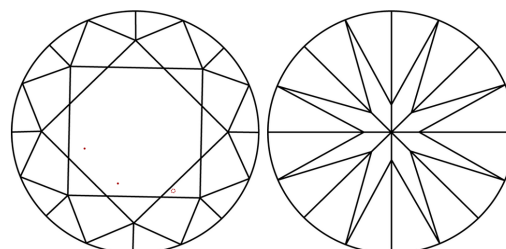

CLARITY CHARACTERISTICS

KEY TO SYMBOLS

Red symbols indicate internal characteristics.
Green symbols indicate external characteristics.