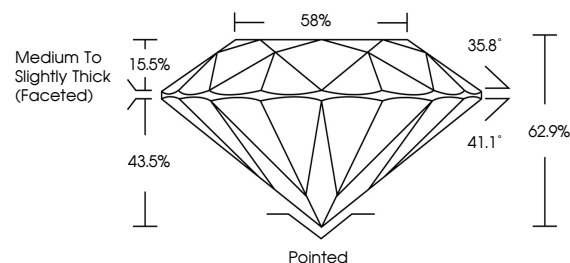

April 11, 2026
IGI Report No LG789636546
ROUND BRILLIANT
7.38 - 7.41 X 4.65 MM
1.57 CARAT
Color Grade **E**
Clarity Grade **VVS 2**
Cut Grade **EXCELLENT**
Depth **62.9%**
Table **58%**
Girdle **Medium To Slightly Thick (Faceted)**
Culet **Pointed**
Polish **EXCELLENT**
Symmetry **EXCELLENT**
Fluorescence **NONE**
Inscription(s) **IGI LG789636546**
Comments: This Laboratory Grown Diamond was created by Chemical Vapor Deposition (CVD) growth process. Type IIa

LABORATORY GROWN DIAMOND REPORT

April 11, 2026
IGI Report Number **LG789636546**
Description **LABORATORY GROWN DIAMOND**
Shape and Cutting Style **ROUND BRILLIANT**
Measurements **7.38 - 7.41 X 4.65 MM**

GRADING RESULTS

Carat Weight **1.57 CARAT**
Color Grade **E**
Clarity Grade **VVS 2**
Cut Grade **EXCELLENT**

ADDITIONAL GRADING INFORMATION

Polish **EXCELLENT**
Symmetry **EXCELLENT**
Fluorescence **NONE**
Inscription(s) **IGI LG789636546**

Comments: This Laboratory Grown Diamond was created by Chemical Vapor Deposition (CVD) growth process. Type IIa

PROPORTIONS

CLARITY CHARACTERISTICS

KEY TO SYMBOLS

Red symbols indicate internal characteristics.
Green symbols indicate external characteristics.