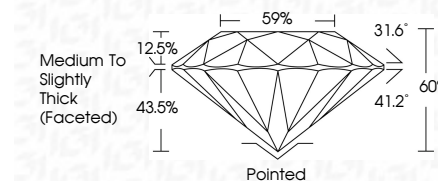

ELECTRONIC COPY

LG789640589
Report verification at igi.org

April 10, 2026
IGI Report Number **LG789640589**
Description **LABORATORY GROWN DIAMOND**
Shape and Cutting Style **ROUND BRILLIANT**
Measurements **6.90 - 6.95 X 4.15 MM**

GRADING RESULTS

Carat Weight **1.20 CARAT**
Color Grade **D**
Clarity Grade **VS 1**
Cut Grade **EXCELLENT**

ADDITIONAL GRADING INFORMATION

Polish **EXCELLENT**
Symmetry **EXCELLENT**
Fluorescence **NONE**
Inscription(s) **(IGI) LG789640589**
Comments: This Laboratory Grown Diamond was created by Chemical Vapor Deposition (CVD) growth process. Type IIa

April 10, 2026
IGI Report No LG789640589
ROUND BRILLIANT
6.90 - 6.95 X 4.15 MM
1.20 CARAT
Color Grade **D**
Clarity Grade **VS 1**
Cut Grade **EXCELLENT**
Depth **60%**
Table **59%**
Girdle **Medium To Slightly Thick (Faceted)**
Culet **Pointed**
Polish **EXCELLENT**
Symmetry **EXCELLENT**
Fluorescence **NONE**
Inscription(s) **(IGI) LG789640589**
Comments: This Laboratory Grown Diamond was created by Chemical Vapor Deposition (CVD) growth process. Type IIa

LABORATORY GROWN DIAMOND REPORT

April 10, 2026
IGI Report Number **LG789640589**
Description **LABORATORY GROWN DIAMOND**
Shape and Cutting Style **ROUND BRILLIANT**
Measurements **6.90 - 6.95 X 4.15 MM**