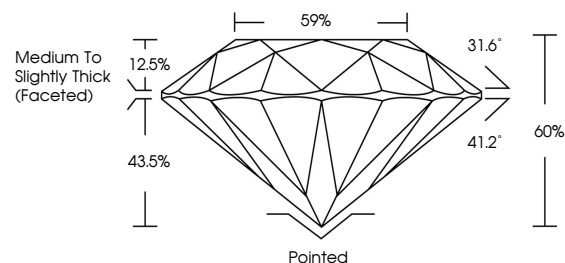

LABORATORY GROWN DIAMOND REPORT

April 10, 2026
IGI Report Number **LG789640589**
Description **LABORATORY GROWN DIAMOND**
Shape and Cutting Style **ROUND BRILLIANT**
Measurements **6.90 - 6.95 X 4.15 MM**

GRADING RESULTS

Carat Weight **1.20 CARAT**
Color Grade **D**
Clarity Grade **VS 1**
Cut Grade **EXCELLENT**

ADDITIONAL GRADING INFORMATION

Polish **EXCELLENT**
Symmetry **EXCELLENT**
Fluorescence **NONE**
Inscription(s) **(IGI) LG789640589**

Comments: This Laboratory Grown Diamond was created by Chemical Vapor Deposition (CVD) growth process. Type IIa

PROPORTIONS

CLARITY CHARACTERISTICS

KEY TO SYMBOLS

Red symbols indicate internal characteristics.
Green symbols indicate external characteristics.