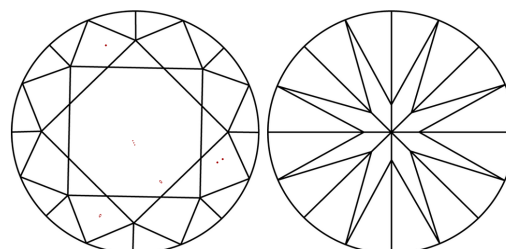

CLARITY CHARACTERISTICS

KEY TO SYMBOLS

Red symbols indicate internal characteristics.
Green symbols indicate external characteristics.