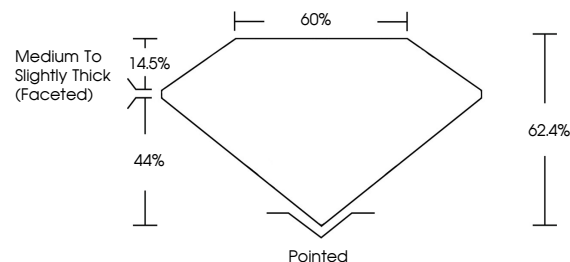

PROPORTIONS