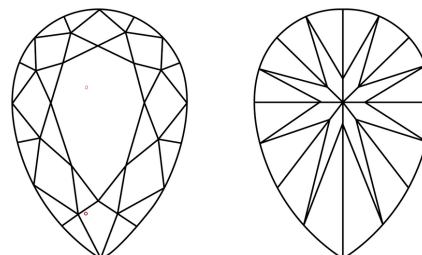

CLARITY CHARACTERISTICS

KEY TO SYMBOLS

Red symbols indicate internal characteristics.
Green symbols indicate external characteristics.

COLOR

D E F G H I J Faint Very Light Light

CLARITY

FL	IF	VS¹⁻²	VS¹⁻²	SI¹⁻²	I¹⁻³
Flawless	Internally Flawless	Very Very Slightly Included	Very Slightly Included	Slightly Included	Included