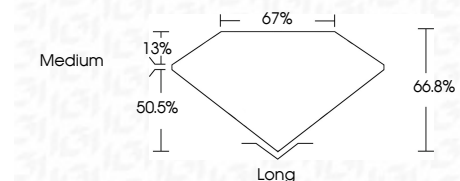

ELECTRONIC COPY

LG790613668
Report verification at igi.org

April 8, 2026
IGI Report Number **LG790613668**
Description **LABORATORY GROWN DIAMOND**
Shape and Cutting Style **EMERALD CUT**
Measurements **15.82 X 10.91 X 7.29 MM**

GRADING RESULTS
Carat Weight **12.28 CARATS**
Color Grade **E**
Clarity Grade **VVS 2**

ADDITIONAL GRADING INFORMATION
Polish **EXCELLENT**
Symmetry **EXCELLENT**
Fluorescence **NONE**
Inscription(s) **IGI LG790613668**
Comments: This Laboratory Grown Diamond was created by Chemical Vapor Deposition (CVD) growth process. Type IIa

April 8, 2026
IGI Report No LG790613668
EMERALD CUT
12.28 CARATS
Color Grade **E**
Clarity Grade **VVS 2**
Depth **66.8%**
Table **67%**
Girdle **Medium**
Culet **Long**
Polish **EXCELLENT**
Symmetry **EXCELLENT**
Fluorescence **NONE**
Inscription(s) **IGI LG790613668**
Comments: This Laboratory Grown Diamond was created by Chemical Vapor Deposition (CVD) growth process. Type IIa

GRADING RESULTS
Carat Weight **12.28 CARATS**
Color Grade **E**
Clarity Grade **VVS 2**

ADDITIONAL GRADING INFORMATION
Polish **EXCELLENT**
Symmetry **EXCELLENT**
Fluorescence **NONE**
Inscription(s) **IGI LG790613668**