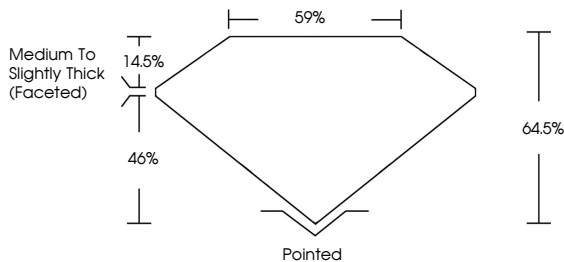

PROPORTIONS