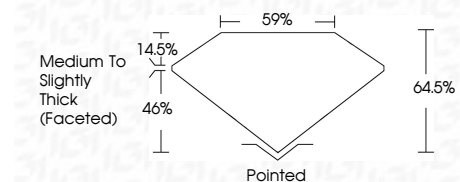

**ELECTRONIC COPY**

LG790614181  
Report verification at igi.org

April 13, 2026  
IGI Report Number **LG790614181**  
Description **LABORATORY GROWN DIAMOND**  
Shape and Cutting Style **PEAR BRILLIANT**  
Measurements **13.43 X 8.92 X 5.75 MM**

**GRADING RESULTS**  
Carat Weight **4.10 CARATS**  
Color Grade **E**  
Clarity Grade **VVS 2**

**ADDITIONAL GRADING INFORMATION**  
Polish **EXCELLENT**  
Symmetry **EXCELLENT**  
Fluorescence **NONE**  
Inscription(s) **IGI LG790614181**  
Comments: This Laboratory Grown Diamond was created by Chemical Vapor Deposition (CVD) growth process. Type IIa

April 13, 2026  
IGI Report No LG790614181  
**PEAR BRILLIANT**  
13.43 X 8.92 X 5.75 MM  
4.10 CARATS  
E  
VVS 2  
64.6%  
46%  
59%  
Medium to Slightly Thick (Faceted)  
Pointed  
EXCELLENT  
EXCELLENT  
NONE  
IGI LG790614181  
Comments: This Laboratory Grown Diamond was created by Chemical Vapor Deposition (CVD) growth process. Type IIa

April 13, 2026  
IGI Report Number **LG790614181**  
Description **LABORATORY GROWN DIAMOND**  
Shape and Cutting Style **PEAR BRILLIANT**  
Measurements **13.43 X 8.92 X 5.75 MM**

**GRADING RESULTS**  
Carat Weight **4.10 CARATS**  
Color Grade **E**  
Clarity Grade **VVS 2**