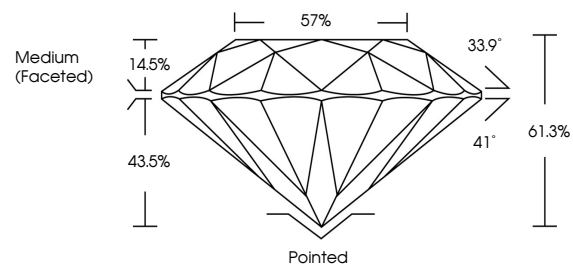

PROPORTIONS