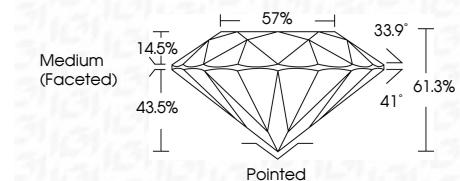

ELECTRONIC COPY

LG790625967
Report verification at igi.org

April 8, 2026
IGI Report Number **LG790625967**
Description **LABORATORY GROWN DIAMOND**
Shape and Cutting Style **ROUND BRILLIANT**
Measurements **8.17 - 8.20 X 5.02 MM**

GRADING RESULTS
Carat Weight **2.05 CARATS**
Color Grade **E**
Clarity Grade **VVS 1**
Cut Grade **IDEAL**

ADDITIONAL GRADING INFORMATION
Polish **EXCELLENT**
Symmetry **EXCELLENT**
Fluorescence **NONE**
Inscription(s) **IGI LG790625967**
Comments: This Laboratory Grown Diamond was created by Chemical Vapor Deposition (CVD) growth process. Type IIa

April 8, 2026
IGI Report No **LG790625967**
ROUND BRILLIANT
8.17 - 8.20 X 5.02 MM
2.05 CARATS
E
VVS 1
IDEAL
61.3%
57%
Medium (Faceted)
Pointed
EXCELLENT
EXCELLENT
NONE
IGI LG790625967
Comments: This Laboratory Grown Diamond was created by Chemical Vapor Deposition (CVD) growth process. Type IIa

GRADING RESULTS
Carat Weight **2.05 CARATS**
Color Grade **E**
Clarity Grade **VVS 1**
Cut Grade **IDEAL**

ADDITIONAL GRADING INFORMATION
Polish **EXCELLENT**
Symmetry **EXCELLENT**
Fluorescence **NONE**
Inscription(s) **IGI LG790625967**