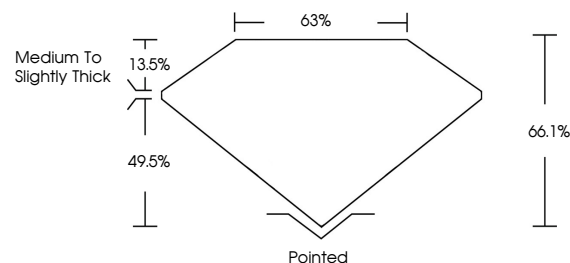

May 14, 2026
IGI Report No LG790642081
CUT CORNERED RECT. MODIFIED BRILLIANT
14.72 X 10.16 X 6.72 MM
Carat Weight **8.50 CARATS**
Color Grade **G**
Clarity Grade **VVS 2**
Depth **66.1%**
Table **49.5%**
Girdle **Medium to Slightly Thick**
Culet **Pointed**
Polish **EXCELLENT**
Symmetry **EXCELLENT**
Fluorescence **NONE**
Inscription(s) **IGI LG790642081**
Comments: This Laboratory Grown Diamond was created by Chemical Vapor Deposition (CVD) growth process. Type IIa

LABORATORY GROWN DIAMOND REPORT

May 14, 2026
IGI Report Number **LG790642081**
Description **LABORATORY GROWN DIAMOND**
Shape and Cutting Style **CUT CORNERED RECTANGULAR
MODIFIED BRILLIANT**
Measurements **14.72 X 10.16 X 6.72 MM**

GRADING RESULTS

Carat Weight **8.50 CARATS**
Color Grade **G**
Clarity Grade **VVS 2**

ADDITIONAL GRADING INFORMATION

Polish **EXCELLENT**
Symmetry **EXCELLENT**
Fluorescence **NONE**
Inscription(s) **IGI LG790642081**
Comments: This Laboratory Grown Diamond was created by Chemical Vapor Deposition (CVD) growth process. Type IIa

PROPORTIONS

CLARITY CHARACTERISTICS

KEY TO SYMBOLS

Red symbols indicate internal characteristics.
Green symbols indicate external characteristics.

Sample Image Used

COLOR

D E F G H I J Faint Very Light Light