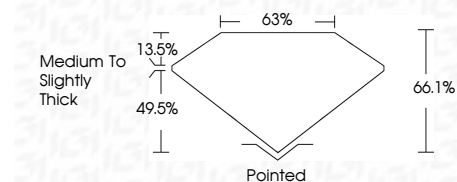

ELECTRONIC COPY

LG790642081
Report verification at igi.org

May 14, 2026
IGI Report Number **LG790642081**
Description **LABORATORY GROWN DIAMOND**
Shape and Cutting Style **CUT CORNERED
RECTANGULAR MODIFIED
BRILLIANT**
Measurements **14.72 X 10.16 X 6.72 MM**

GRADING RESULTS

Carat Weight **8.50 CARATS**
Color Grade **G**
Clarity Grade **VVS 2**

ADDITIONAL GRADING INFORMATION

Polish **EXCELLENT**
Symmetry **EXCELLENT**
Fluorescence **NONE**
Inscription(s) **IGI LG790642081**
Comments: This Laboratory Grown Diamond was created by Chemical Vapor Deposition (CVD) growth process. Type IIa

May 14, 2026
IGI Report No LG790642081
CUT CORNERED RECT. MODIFIED BRILLIANT
14.72 X 10.16 X 6.72 MM
Carat Weight **8.50 CARATS**
Color Grade **G**
Clarity Grade **VVS 2**
Depth **66.1%**
Table **49.5%**
Girdle **Medium to Slightly Thick**
Culet **Pointed**
Polish **EXCELLENT**
Symmetry **EXCELLENT**
Fluorescence **NONE**
Inscription(s) **IGI LG790642081**
Comments: This Laboratory Grown Diamond was created by Chemical Vapor Deposition (CVD) growth process. Type IIa

LABORATORY GROWN DIAMOND REPORT

May 14, 2026
IGI Report Number **LG790642081**
Description **LABORATORY GROWN DIAMOND**
Shape and Cutting Style **CUT CORNERED RECTANGULAR
MODIFIED BRILLIANT**
Measurements **14.72 X 10.16 X 6.72 MM**