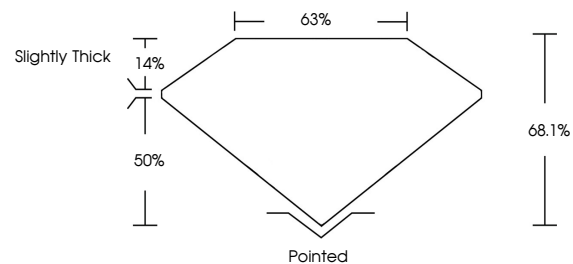

Measurements **9.04 X 6.23 X 4.24 MM**

GRADING RESULTS

Carat Weight **2.09 CARATS**
Color Grade **D**
Clarity Grade **VVS 2**

ADDITIONAL GRADING INFORMATION

Polish **EXCELLENT**
Symmetry **EXCELLENT**
Fluorescence **NONE**
Inscription(s) **IGI LG790643654**
Comments: This Laboratory Grown Diamond was created by Chemical Vapor Deposition (CVD) growth process. Type IIa

April 10, 2026
IGI Report No **LG790643654**
CUT CORNERED RECT. MODIFIED BRILLIANT
9.04 X 6.23 X 4.24 MM
Carat Weight **2.09 CARATS**
Color Grade **D**
Clarity Grade **VVS 2**
Depth **50%**
Table **14%**
Girdle **Slightly Thick**
Culet **Pointed**
Polish **EXCELLENT**
Symmetry **EXCELLENT**
Fluorescence **NONE**
Inscription(s) **IGI LG790643654**
Comments: This Laboratory Grown Diamond was created by Chemical Vapor Deposition (CVD) growth process. Type IIa

GRADING RESULTS

Carat Weight **2.09 CARATS**
Color Grade **D**
Clarity Grade **VVS 2**

ADDITIONAL GRADING INFORMATION

Polish **EXCELLENT**
Symmetry **EXCELLENT**
Fluorescence **NONE**
Inscription(s) **IGI LG790643654**

Comments: This Laboratory Grown Diamond was created by Chemical Vapor Deposition (CVD) growth process. Type IIa

PROPORTIONS

CLARITY CHARACTERISTICS

KEY TO SYMBOLS

Red symbols indicate internal characteristics.
Green symbols indicate external characteristics.