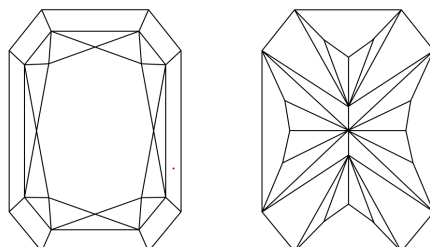

CLARITY CHARACTERISTICS

KEY TO SYMBOLS

Red symbols indicate internal characteristics.
Green symbols indicate external characteristics.