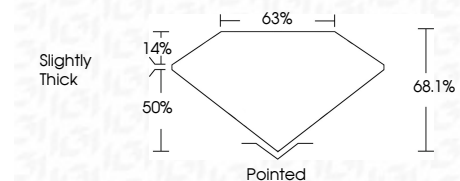

Measurements **9.04 X 6.23 X 4.24 MM**

GRADING RESULTS

Carat Weight **2.09 CARATS**
Color Grade **D**
Clarity Grade **VVS 2**

ADDITIONAL GRADING INFORMATION

Polish **EXCELLENT**
Symmetry **EXCELLENT**
Fluorescence **NONE**
Inscription(s) **IGI LG790643654**
Comments: This Laboratory Grown Diamond was created by Chemical Vapor Deposition (CVD) growth process. Type IIa

April 10, 2026
IGI Report No **LG790643654**
CUT CORNERED RECT. MODIFIED BRILLIANT
9.04 X 6.23 X 4.24 MM
Carat Weight **2.09 CARATS**
Color Grade **D**
Clarity Grade **VVS 2**
Depth **50%**
Table **14%**
Girdle **Slightly Thick**
Culet **Pointed**
Polish **EXCELLENT**
Symmetry **EXCELLENT**
Fluorescence **NONE**
Inscription(s) **IGI LG790643654**
Comments: This Laboratory Grown Diamond was created by Chemical Vapor Deposition (CVD) growth process. Type IIa

LABORATORY GROWN DIAMOND REPORT

April 10, 2026
IGI Report Number **LG790643654**
Description **LABORATORY GROWN DIAMOND**
Shape and Cutting Style **CUT CORNERED RECTANGULAR
MODIFIED BRILLIANT**
Measurements **9.04 X 6.23 X 4.24 MM**

GRADING RESULTS

Carat Weight **2.09 CARATS**
Color Grade **D**
Clarity Grade **VVS 2**

ADDITIONAL GRADING INFORMATION

Polish **EXCELLENT**
Symmetry **EXCELLENT**
Fluorescence **NONE**
Inscription(s) **IGI LG790643654**