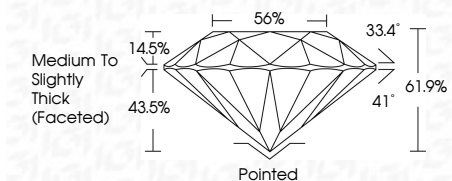

ELECTRONIC COPY

LG790645147
Report verification at igi.org

April 13, 2026
IGI Report Number **LG790645147**
Description **LABORATORY GROWN DIAMOND**
Shape and Cutting Style **ROUND BRILLIANT**
Measurements **6.46 - 6.48 X 4.01 MM**

GRADING RESULTS

Carat Weight **1.02 CARAT**
Color Grade **D**
Clarity Grade **VVS 2**
Cut Grade **IDEAL**

ADDITIONAL GRADING INFORMATION

Polish **EXCELLENT**
Symmetry **EXCELLENT**
Fluorescence **NONE**
Inscription(s) **(IGI) LG790645147**
Comments: This Laboratory Grown Diamond was created by Chemical Vapor Deposition (CVD) growth process. Type IIa

April 13, 2026
IGI Report No **LG790645147**
ROUND BRILLIANT
Carat Weight **1.02 CARAT**
Color Grade **D**
Clarity Grade **VVS 2**
Cut Grade **IDEAL**
Depth **61.9%**
Table **14.5%**
Girdle **56%**
Medium To Slightly Thick (Faceted)
Culet **Pointed**
Polish **EXCELLENT**
Symmetry **EXCELLENT**
Fluorescence **NONE**
Inscription(s) **(IGI) LG790645147**
Comments: This Laboratory Grown Diamond was created by Chemical Vapor Deposition (CVD) growth process. Type IIa

GRADING RESULTS

Carat Weight **1.02 CARAT**
Color Grade **D**
Clarity Grade **VVS 2**
Cut Grade **IDEAL**

ADDITIONAL GRADING INFORMATION

Polish **EXCELLENT**
Symmetry **EXCELLENT**
Fluorescence **NONE**
Inscription(s) **(IGI) LG790645147**