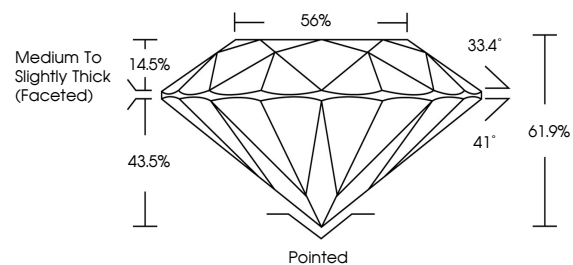

April 13, 2026
IGI Report No **LG790645147**
ROUND BRILLIANT
Carat Weight **1.02 CARAT**
Color Grade **D**
Clarity Grade **VVS 2**
Cut Grade **IDEAL**
Depth **61.9%**
Table **14.5%**
Girdle **56%**
Medium To Slightly Thick (Faceted)
Culet **Pointed**
Polish **EXCELLENT**
Symmetry **EXCELLENT**
Fluorescence **NONE**
Inscription(s) **(IGI) LG790645147**
Comments: This Laboratory Grown Diamond was created by Chemical Vapor Deposition (CVD) growth process. Type IIa

LABORATORY GROWN DIAMOND REPORT

April 13, 2026
IGI Report Number **LG790645147**
Description **LABORATORY GROWN DIAMOND**
Shape and Cutting Style **ROUND BRILLIANT**
Measurements **6.46 - 6.48 X 4.01 MM**

GRADING RESULTS

Carat Weight **1.02 CARAT**
Color Grade **D**
Clarity Grade **VVS 2**
Cut Grade **IDEAL**

ADDITIONAL GRADING INFORMATION

Polish **EXCELLENT**
Symmetry **EXCELLENT**
Fluorescence **NONE**
Inscription(s) **(IGI) LG790645147**

Comments: This Laboratory Grown Diamond was created by Chemical Vapor Deposition (CVD) growth process. Type IIa

PROPORTIONS

CLARITY CHARACTERISTICS

KEY TO SYMBOLS

Red symbols indicate internal characteristics.
Green symbols indicate external characteristics.