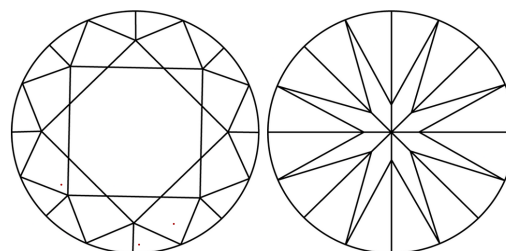

CLARITY CHARACTERISTICS

KEY TO SYMBOLS

Red symbols indicate internal characteristics.
Green symbols indicate external characteristics.