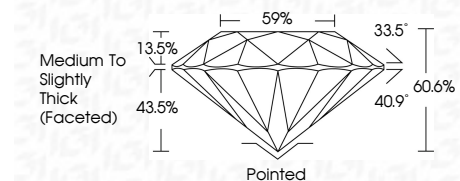

ELECTRONIC COPY

LG790645821
Report verification at igi.org

April 15, 2026
IGI Report Number **LG790645821**
Description **LABORATORY GROWN DIAMOND**
Shape and Cutting Style **ROUND BRILLIANT**
Measurements **14.37 - 14.45 X 8.73 MM**

GRADING RESULTS
Carat Weight **11.09 CARATS**
Color Grade **H**
Clarity Grade **VS 2**
Cut Grade **IDEAL**

ADDITIONAL GRADING INFORMATION
Polish **EXCELLENT**
Symmetry **EXCELLENT**
Fluorescence **NONE**
Inscription(s) **IGI LG790645821**
Comments: This Laboratory Grown Diamond was created by Chemical Vapor Deposition (CVD) growth process. Type IIa

April 15, 2026
IGI Report No LG790645821
ROUND BRILLIANT
11.09 CARATS
H
14.37 - 14.45 X 8.73 MM
Color Grade **H**
Clarity Grade **VS 2**
Depth **IDEAL**
Table **60.6%**
Girdle **Medium To Slightly Thick (Faceted)**
Culet **Pointed**
Polish **EXCELLENT**
Symmetry **EXCELLENT**
Fluorescence **NONE**
Inscription(s) **IGI LG790645821**
Comments: This Laboratory Grown Diamond was created by Chemical Vapor Deposition (CVD) growth process. Type IIa

April 15, 2026
IGI Report Number **LG790645821**
Description **LABORATORY GROWN DIAMOND**
Shape and Cutting Style **ROUND BRILLIANT**
Measurements **14.37 - 14.45 X 8.73 MM**

GRADING RESULTS
Carat Weight **11.09 CARATS**
Color Grade **H**
Clarity Grade **VS 2**
Cut Grade **IDEAL**