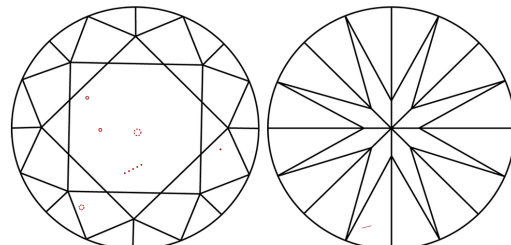

April 15, 2026
IGI Report Number **LG790645821**
Description **LABORATORY GROWN DIAMOND**
Shape and Cutting Style **ROUND BRILLIANT**
Measurements **14.37 - 14.45 X 8.73 MM**

GRADING RESULTS
Carat Weight **11.09 CARATS**
Color Grade **H**
Clarity Grade **VS 2**
Cut Grade **IDEAL**

PROPORTIONS

CLARITY CHARACTERISTICS

KEY TO SYMBOLS
Red symbols indicate internal characteristics.
Green symbols indicate external characteristics.

Sample Image Used

COLOR

D	E	F	G	H	I	J	Faint	Very Light	Light
---	---	---	---	---	---	---	-------	------------	-------