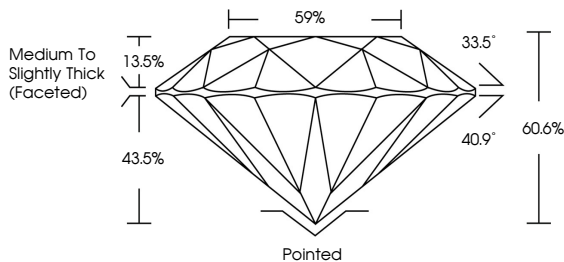

PROPORTIONS