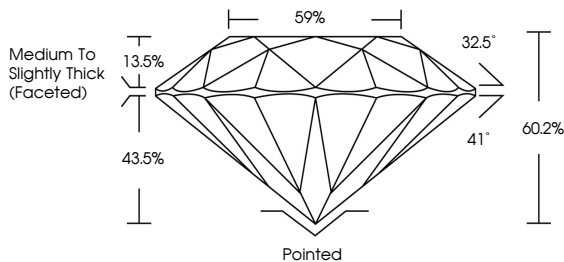

PROPORTIONS