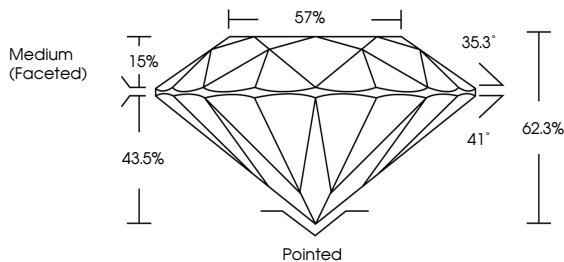

PROPORTIONS