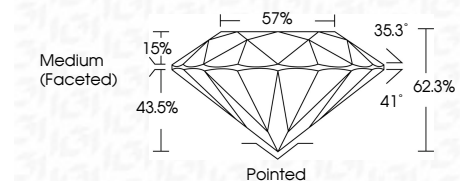

ELECTRONIC COPY

LG790675933
Report verification at igi.org

April 9, 2026
IGI Report Number **LG790675933**
Description **LABORATORY GROWN DIAMOND**
Shape and Cutting Style **ROUND BRILLIANT**
Measurements **6.42 - 6.44 X 4.01 MM**

GRADING RESULTS
Carat Weight **1.02 CARAT**
Color Grade **D**
Clarity Grade **VVS 1**
Cut Grade **IDEAL**

ADDITIONAL GRADING INFORMATION
Polish **EXCELLENT**
Symmetry **EXCELLENT**
Fluorescence **NONE**
Inscription(s) **IGI LG790675933**
Comments: This Laboratory Grown Diamond was created by Chemical Vapor Deposition (CVD) growth process. Type IIa

April 9, 2026
IGI Report No **LG790675933**
ROUND BRILLIANT
6.42 - 6.44 X 4.01 MM
Carat Weight **1.02 CARAT**
Color Grade **D**
Clarity Grade **VVS 1**
Cut Grade **IDEAL**
Depth **62.3%**
Table **57%**
Girdle **Medium (Faceted)**
Culet **Pointed**
Polish **EXCELLENT**
Symmetry **EXCELLENT**
Fluorescence **NONE**
Inscription(s) **IGI LG790675933**
Comments: This Laboratory Grown Diamond was created by Chemical Vapor Deposition (CVD) growth process. Type IIa

LABORATORY GROWN DIAMOND REPORT

April 9, 2026
IGI Report Number **LG790675933**
Description **LABORATORY GROWN DIAMOND**
Shape and Cutting Style **ROUND BRILLIANT**
Measurements **6.42 - 6.44 X 4.01 MM**