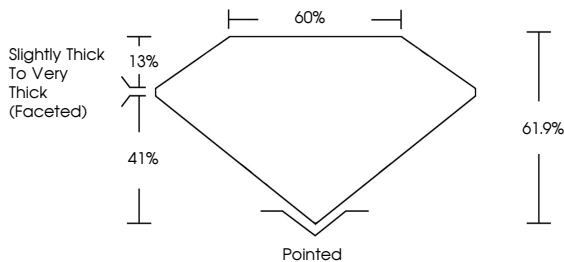

PROPORTIONS