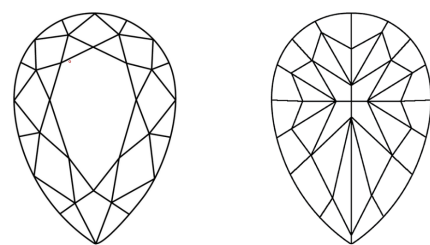

GRADING RESULTS
Carat Weight **1.52 CARAT**
Color Grade **FANCY LIGHT YELLOW**
Clarity Grade **VS 1**

ADDITIONAL GRADING INFORMATION
Polish **VERY GOOD**
Symmetry **VERY GOOD**
Fluorescence **NONE**
Inscription(s) **IGI LG790689179**

Comments: This Laboratory Grown Diamond was created by Chemical Vapor Deposition (CVD) growth process.

PROPORTIONS

CLARITY CHARACTERISTICS

KEY TO SYMBOLS
Red symbols indicate internal characteristics.
Green symbols indicate external characteristics.