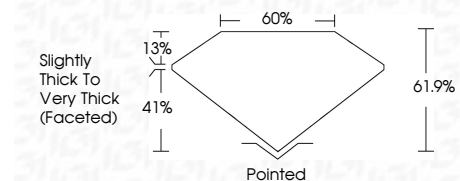

ELECTRONIC COPY

LG790689179
Report verification at igi.org

April 15, 2026
IGI Report Number **LG790689179**
Description **LABORATORY GROWN DIAMOND**

Shape and Cutting Style **PEAR MODIFIED BRILLIANT**
Measurements **9.45 X 5.91 X 3.66 MM**

GRADING RESULTS
Carat Weight **1.52 CARAT**
Color Grade **FANCY LIGHT YELLOW**
Clarity Grade **VS 1**

Sample Image Used

ADDITIONAL GRADING INFORMATION
Polish **VERY GOOD**
Symmetry **VERY GOOD**
Fluorescence **NONE**
Inscription(s) **IGI LG790689179**
Comments: This Laboratory Grown Diamond was created by Chemical Vapor Deposition (CVD) growth process.

April 15, 2026
IGI Report No LG790689179
PEAR MODIFIED BRILLIANT
1.52 CARAT
9.45 X 5.91 X 3.66 MM
Carat Weight
Color Grade **FANCY LIGHT YELLOW**
Clarity Grade **VS 1**
Depth **61.9%**
Table **41%**
Girdle **Slightly Thick To Very Thick (Faceted)**
Culet **Pointed**
Polish **VERY GOOD**
Symmetry **VERY GOOD**
Fluorescence **NONE**
Inscription(s) **IGI LG790689179**
Comments: This Laboratory Grown Diamond was created by Chemical Vapor Deposition (CVD) growth process.

GRADING RESULTS
Carat Weight **1.52 CARAT**
Color Grade **FANCY LIGHT YELLOW**
Clarity Grade **VS 1**

ADDITIONAL GRADING INFORMATION
Polish **VERY GOOD**
Symmetry **VERY GOOD**
Fluorescence **NONE**
Inscription(s) **IGI LG790689179**