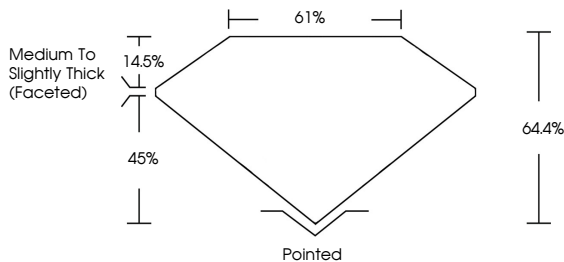

GRADING RESULTS

Carat Weight **1.13 CARAT**
Color Grade **E**
Clarity Grade **VS 1**

ADDITIONAL GRADING INFORMATION

Polish **EXCELLENT**
Symmetry **EXCELLENT**
Fluorescence **NONE**
Inscription(s) **IGI LG791630814**

Comments: This Laboratory Grown Diamond was created by Chemical Vapor Deposition (CVD) growth process. Type IIa

PROPORTIONS

Sample Image Used

CLARITY CHARACTERISTICS

KEY TO SYMBOLS

Red symbols indicate internal characteristics.
Green symbols indicate external characteristics.