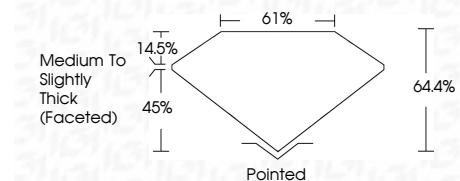

ELECTRONIC COPY

LG791630814
Report verification at igi.org

April 14, 2026
IGI Report Number **LG791630814**
Description **LABORATORY GROWN DIAMOND**
Shape and Cutting Style **MARQUISE BRILLIANT**
Measurements **10.66 X 5.37 X 3.46 MM**

GRADING RESULTS

Carat Weight **1.13 CARAT**
Color Grade **E**
Clarity Grade **VS 1**

ADDITIONAL GRADING INFORMATION

Polish **EXCELLENT**
Symmetry **EXCELLENT**
Fluorescence **NONE**
Inscription(s) **IGI LG791630814**
Comments: This Laboratory Grown Diamond was created by Chemical Vapor Deposition (CVD) growth process. Type IIa

April 14, 2026
IGI Report No LG791630814
MARQUISE BRILLIANT
10.66 X 5.37 X 3.46 MM
1.13 CARAT
Color Grade **E**
Clarity Grade **VS 1**
Table **64.4%**
Depth **45%**
Girdle **Medium to Slightly Thick (Faceted)**
Culet **Pointed**
Polish **EXCELLENT**
Symmetry **EXCELLENT**
Fluorescence **NONE**
Inscription(s) **IGI LG791630814**
Comments: This Laboratory Grown Diamond was created by Chemical Vapor Deposition (CVD) growth process. Type IIa

GRADING RESULTS

Carat Weight **1.13 CARAT**
Color Grade **E**
Clarity Grade **VS 1**

ADDITIONAL GRADING INFORMATION

Polish **EXCELLENT**
Symmetry **EXCELLENT**
Fluorescence **NONE**
Inscription(s) **IGI LG791630814**