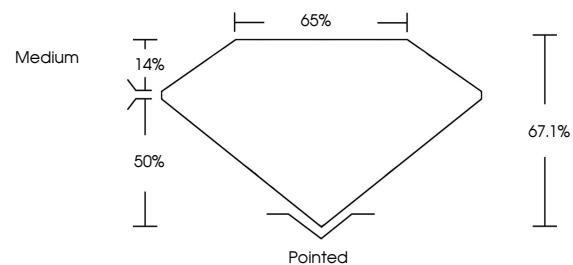

Measurements **9.19 X 6.51 X 4.37 MM**

GRADING RESULTS

Carat Weight **2.25 CARATS**
Color Grade **E**
Clarity Grade **VS 1**

ADDITIONAL GRADING INFORMATION

Polish **EXCELLENT**
Symmetry **EXCELLENT**
Fluorescence **NONE**
Inscription(s) **IGI LG791636105**

Comments: This Laboratory Grown Diamond was created by Chemical Vapor Deposition (CVD) growth process. Type IIa

April 15, 2026
IGI Report No **LG791636105**
CUT CORNERED RECT. MODIFIED BRILLIANT
9.19 X 6.51 X 4.37 MM
Carat Weight **2.25 CARATS**
Color Grade **E**
Clarity Grade **VS 1**
Depth **67.1%**
Table **50%**
Girdle **Medium**
Culet **Pointed**
Polish **EXCELLENT**
Symmetry **EXCELLENT**
Fluorescence **NONE**
Inscription(s) **IGI LG791636105**

GRADING RESULTS

Carat Weight **2.25 CARATS**
Color Grade **E**
Clarity Grade **VS 1**

ADDITIONAL GRADING INFORMATION

Polish **EXCELLENT**
Symmetry **EXCELLENT**
Fluorescence **NONE**
Inscription(s) **IGI LG791636105**

Comments: This Laboratory Grown Diamond was created by Chemical Vapor Deposition (CVD) growth process. Type IIa

PROPORTIONS

Sample Image Used

CLARITY CHARACTERISTICS

KEY TO SYMBOLS

Red symbols indicate internal characteristics.
Green symbols indicate external characteristics.