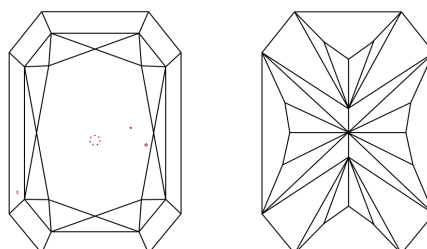

CLARITY CHARACTERISTICS

KEY TO SYMBOLS

Red symbols indicate internal characteristics.
Green symbols indicate external characteristics.

COLOR

D E F G H I J Faint Very Light Light

CLARITY

FL	IF	VS¹⁻²	VS¹⁻²	SI¹⁻²	I¹⁻³
Flawless	Internally Flawless	Very Very Slightly Included	Very Slightly Included	Slightly Included	Included