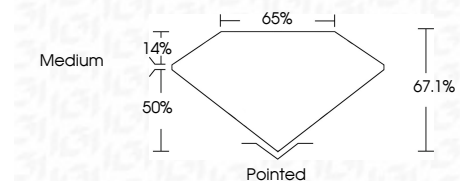

Measurements **9.19 X 6.51 X 4.37 MM**

GRADING RESULTS

Carat Weight **2.25 CARATS**
Color Grade **E**
Clarity Grade **VS 1**

ADDITIONAL GRADING INFORMATION

Polish **EXCELLENT**
Symmetry **EXCELLENT**
Fluorescence **NONE**
Inscription(s) **IGI LG791636105**

Comments: This Laboratory Grown Diamond was created by Chemical Vapor Deposition (CVD) growth process. Type IIa

April 15, 2026
IGI Report No **LG791636105**
CUT CORNERED RECT. MODIFIED BRILLIANT
9.19 X 6.51 X 4.37 MM
Carat Weight **2.25 CARATS**
Color Grade **E**
Clarity Grade **VS 1**
Depth **67.1%**
Table **50%**
Girdle **Medium**
Culet **Pointed**
Polish **EXCELLENT**
Symmetry **EXCELLENT**
Fluorescence **NONE**
Inscription(s) **IGI LG791636105**

Comments: This Laboratory Grown Diamond was created by Chemical Vapor Deposition (CVD) growth process. Type IIa

LABORATORY GROWN DIAMOND REPORT

April 15, 2026
IGI Report Number **LG791636105**
Description **LABORATORY GROWN DIAMOND**
Shape and Cutting Style **CUT CORNERED RECTANGULAR
MODIFIED BRILLIANT**
Measurements **9.19 X 6.51 X 4.37 MM**

GRADING RESULTS

Carat Weight **2.25 CARATS**
Color Grade **E**
Clarity Grade **VS 1**

ADDITIONAL GRADING INFORMATION

Polish **EXCELLENT**
Symmetry **EXCELLENT**
Fluorescence **NONE**
Inscription(s) **IGI LG791636105**