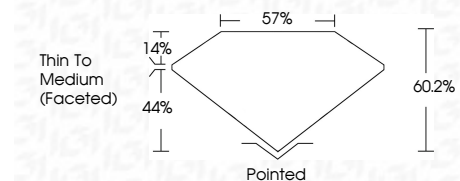

**ELECTRONIC COPY**

LG791637130  
Report verification at igi.org

April 15, 2026  
IGI Report Number **LG791637130**  
Description **LABORATORY GROWN DIAMOND**  
Shape and Cutting Style **HEART BRILLIANT**  
Measurements **7.71 X 8.31 X 5.00 MM**

**GRADING RESULTS**  
Carat Weight **1.80 CARAT**  
Color Grade **D**  
Clarity Grade **VS 1**

**ADDITIONAL GRADING INFORMATION**  
Polish **EXCELLENT**  
Symmetry **EXCELLENT**  
Fluorescence **NONE**  
Inscription(s) **IGI LG791637130**  
Comments: This Laboratory Grown Diamond was created by Chemical Vapor Deposition (CVD) growth process. Type IIa

April 15, 2026  
IGI Report No LG791637130  
**HEART BRILLIANT**  
1.80 CARAT  
D  
7.71 X 8.31 X 5.00 MM  
Carat Weight  
Color Grade  
Depth  
Table  
Girdle  
Thin To Medium (Faceted)  
60.2%  
57%  
Pointed  
EXCELLENT  
EXCELLENT  
NONE  
IGI LG791637130  
Inscription(s)

**GRADING RESULTS**  
Carat Weight **1.80 CARAT**  
Color Grade **D**  
Clarity Grade **VS 1**

**ADDITIONAL GRADING INFORMATION**  
Polish **EXCELLENT**  
Symmetry **EXCELLENT**  
Fluorescence **NONE**  
Inscription(s) **IGI LG791637130**