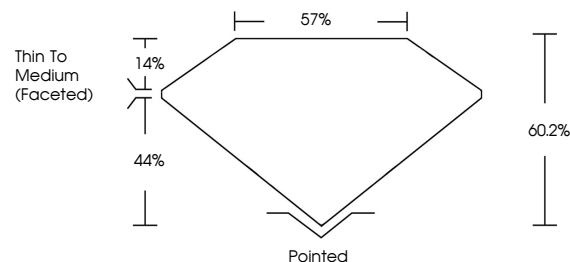

PROPORTIONS