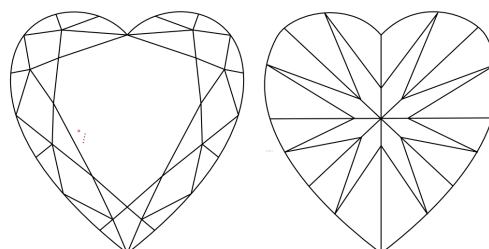

CLARITY CHARACTERISTICS

KEY TO SYMBOLS

Red symbols indicate internal characteristics.
Green symbols indicate external characteristics.

COLOR

D E F G H I J Faint Very Light Light

CLARITY

FL	IF	VS¹⁻²	VS¹⁻²	SI¹⁻²	I¹⁻³
Flawless	Internally Flawless	Very Very Slightly Included	Very Slightly Included	Slightly Included	Included