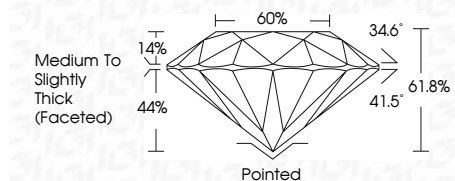

ELECTRONIC COPY

LG791641999
Report verification at igi.org

April 18, 2026
IGI Report Number **LG791641999**
Description **LABORATORY GROWN DIAMOND**
Shape and Cutting Style **ROUND BRILLIANT**
Measurements **8.74 - 8.77 X 5.41 MM**

GRADING RESULTS

Carat Weight **2.55 CARATS**
Color Grade **D**
Clarity Grade **VS 1**
Cut Grade **IDEAL**

ADDITIONAL GRADING INFORMATION

Polish **EXCELLENT**
Symmetry **EXCELLENT**
Fluorescence **NONE**
Inscription(s) **IGI LG791641999**
Comments: This Laboratory Grown Diamond was created by Chemical Vapor Deposition (CVD) growth process. Type IIa

April 18, 2026
IGI Report No LG791641999
ROUND BRILLIANT
8.74 - 8.77 X 5.41 MM
2.55 CARATS
D
VS 1
IDEAL
61.8%
60%
Medium To Slightly Thick (Faceted)
Pointed
EXCELLENT
EXCELLENT
NONE
IGI LG791641999
Comments: This Laboratory Grown Diamond was created by Chemical Vapor Deposition (CVD) growth process. Type IIa

GRADING RESULTS

Carat Weight **2.55 CARATS**
Color Grade **D**
Clarity Grade **VS 1**
Cut Grade **IDEAL**

ADDITIONAL GRADING INFORMATION

Polish **EXCELLENT**
Symmetry **EXCELLENT**
Fluorescence **NONE**
Inscription(s) **IGI LG791641999**