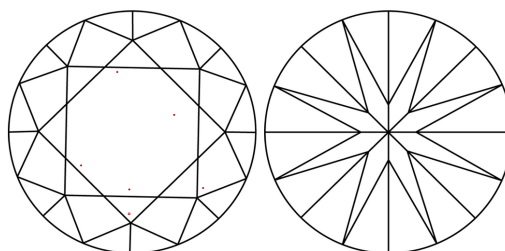

CLARITY CHARACTERISTICS

KEY TO SYMBOLS

Red symbols indicate internal characteristics.
Green symbols indicate external characteristics.