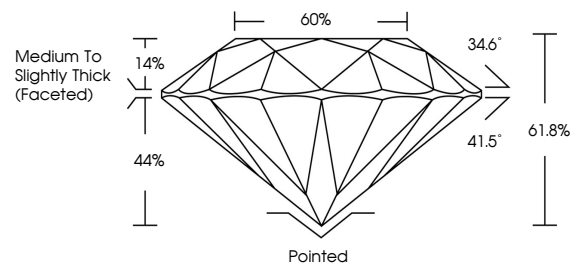

LABORATORY GROWN DIAMOND REPORT

April 18, 2026
IGI Report Number **LG791641999**
Description **LABORATORY GROWN DIAMOND**
Shape and Cutting Style **ROUND BRILLIANT**
Measurements **8.74 - 8.77 X 5.41 MM**

GRADING RESULTS

Carat Weight **2.55 CARATS**
Color Grade **D**
Clarity Grade **VS 1**
Cut Grade **IDEAL**

ADDITIONAL GRADING INFORMATION

Polish **EXCELLENT**
Symmetry **EXCELLENT**
Fluorescence **NONE**
Inscription(s) **IGI LG791641999**

Comments: This Laboratory Grown Diamond was created by Chemical Vapor Deposition (CVD) growth process. Type IIa

PROPORTIONS

CLARITY CHARACTERISTICS

KEY TO SYMBOLS

Red symbols indicate internal characteristics.
Green symbols indicate external characteristics.