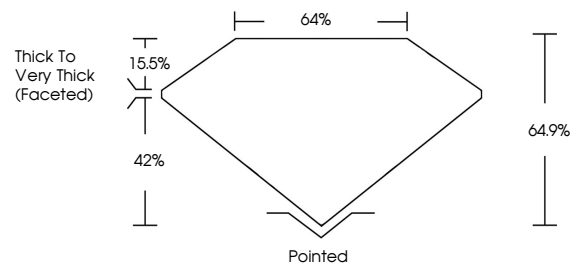

PROPORTIONS