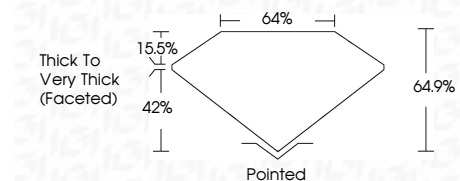

ELECTRONIC COPY

LG791643254
Report verification at igi.org

April 23, 2026
IGI Report Number **LG791643254**
Description **LABORATORY GROWN DIAMOND**
Shape and Cutting Style **OVAL BRILLIANT**
Measurements **8.67 X 6.32 X 4.10 MM**

GRADING RESULTS

Carat Weight **1.55 CARAT**
Color Grade **D**
Clarity Grade **VVS 1**

ADDITIONAL GRADING INFORMATION

Polish **EXCELLENT**
Symmetry **EXCELLENT**
Fluorescence **NONE**
Inscription(s) **IGI LG791643254**
Comments: As Grown - No indication of post-growth treatment.
This Laboratory Grown Diamond was created by High Pressure High Temperature (HPHT) growth process.
Type II

April 23, 2026
IGI Report No LG791643254
OVAL BRILLIANT
1.55 CARAT
D
8.67 X 6.32 X 4.10 MM
Carat Weight
Color Grade
Clarity Grade
Depth
Table
Girdle
Thick to Very Thick (Faceted)
Pointed
EXCELLENT
EXCELLENT
NONE
IGI LG791643254
Inscription(s)
Comments: As Grown - No indication of post-growth treatment.
This Laboratory Grown Diamond was created by High Pressure High Temperature (HPHT) growth process.
Type II

GRADING RESULTS

Carat Weight **1.55 CARAT**
Color Grade **D**
Clarity Grade **VVS 1**

ADDITIONAL GRADING INFORMATION

Polish **EXCELLENT**
Symmetry **EXCELLENT**
Fluorescence **NONE**
Inscription(s) **IGI LG791643254**