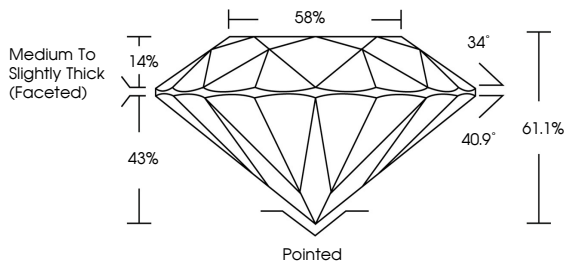

PROPORTIONS