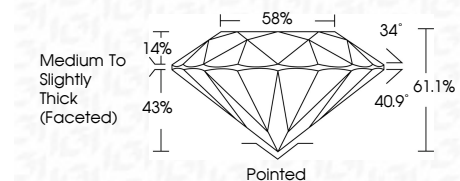

**ELECTRONIC COPY**

LG791647537  
Report verification at igi.org

April 13, 2026  
IGI Report Number **LG791647537**  
Description **LABORATORY GROWN DIAMOND**  
Shape and Cutting Style **ROUND BRILLIANT**  
Measurements **7.44 - 7.47 X 4.55 MM**

**GRADING RESULTS**  
Carat Weight **1.55 CARAT**  
Color Grade **D**  
Clarity Grade **VVS 1**  
Cut Grade **IDEAL**

Sample Image Used

**ADDITIONAL GRADING INFORMATION**  
Polish **EXCELLENT**  
Symmetry **EXCELLENT**  
Fluorescence **NONE**  
Inscription(s) **IGI LG791647537**  
Comments: This Laboratory Grown Diamond was created by Chemical Vapor Deposition (CVD) growth process. Type IIa

April 13, 2026  
IGI Report No LG791647537  
**ROUND BRILLIANT**  
7.44 - 7.47 X 4.55 MM  
1.55 CARAT  
D  
VVS 1  
IDEAL  
61.1%  
88%  
Medium To Slightly Thick (Faceted)  
Pointed  
EXCELLENT  
EXCELLENT  
NONE  
IGI LG791647537  
Comments: This Laboratory Grown Diamond was created by Chemical Vapor Deposition (CVD) growth process. Type IIa

**GRADING RESULTS**  
Carat Weight **1.55 CARAT**  
Color Grade **D**  
Clarity Grade **VVS 1**  
Cut Grade **IDEAL**

**ADDITIONAL GRADING INFORMATION**  
Polish **EXCELLENT**  
Symmetry **EXCELLENT**  
Fluorescence **NONE**  
Inscription(s) **IGI LG791647537**