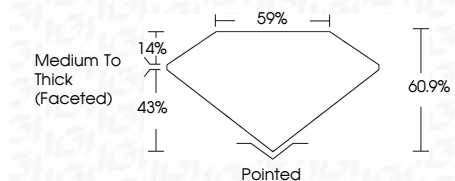

ELECTRONIC COPY

LG791647585
Report verification at igi.org

April 13, 2026
IGI Report Number **LG791647585**
Description **LABORATORY GROWN DIAMOND**
Shape and Cutting Style **SQUARE CUSHION MODIFIED
BRILLIANT**
Measurements **9.80 X 9.80 X 5.97 MM**

GRADING RESULTS
Carat Weight **5.07 CARATS**
Color Grade **E**
Clarity Grade **VVS 2**

ADDITIONAL GRADING INFORMATION
Polish **EXCELLENT**
Symmetry **EXCELLENT**
Fluorescence **NONE**
Inscription(s) **(IGI) LG791647585**
Comments: This Laboratory Grown Diamond was created by Chemical Vapor Deposition (CVD) growth process. Type IIa

April 13, 2026
IGI Report No LG791647585
SQUARE CUSHION MODIFIED BRILLIANT
9.80 X 9.80 X 5.97 MM
Carat Weight **5.07 CARATS**
Color Grade **E**
Clarity Grade **VVS 2**
Depth **60.9%**
Table **14%**
Girdle **Medium To Thick (Faceted)**
Culet **Pointed**
Polish **EXCELLENT**
Symmetry **EXCELLENT**
Fluorescence **NONE**
Inscription(s) **(IGI) LG791647585**
Comments: This Laboratory Grown Diamond was created by Chemical Vapor Deposition (CVD) growth process. Type IIa

LABORATORY GROWN DIAMOND REPORT

April 13, 2026
IGI Report Number **LG791647585**
Description **LABORATORY GROWN DIAMOND**
Shape and Cutting Style **SQUARE CUSHION MODIFIED
BRILLIANT**
Measurements **9.80 X 9.80 X 5.97 MM**