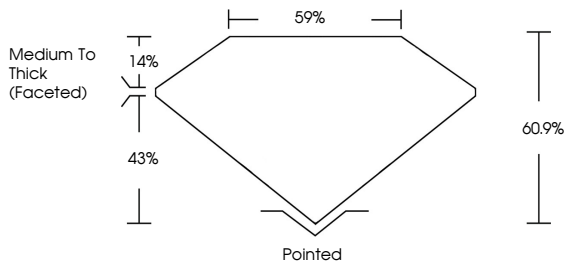

PROPORTIONS