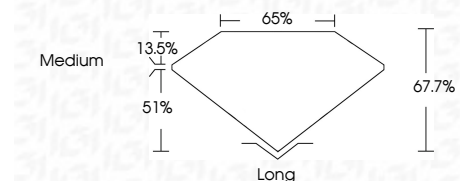

**ELECTRONIC COPY**

LG791648377  
Report verification at igi.org

April 16, 2026  
IGI Report Number **LG791648377**  
Description **LABORATORY GROWN DIAMOND**  
Shape and Cutting Style **EMERALD CUT**  
Measurements **6.78 X 4.83 X 3.27 MM**

**GRADING RESULTS**

Carat Weight **1.04 CARAT**  
Color Grade **D**  
Clarity Grade **VS 2**

**ADDITIONAL GRADING INFORMATION**

Polish **EXCELLENT**  
Symmetry **EXCELLENT**  
Fluorescence **NONE**  
Inscription(s) **(IGI) LG791648377**  
Comments: This Laboratory Grown Diamond was created by Chemical Vapor Deposition (CVD) growth process. Type IIa

April 16, 2026  
IGI Report No LG791648377  
**EMERALD CUT**  
1.04 CARAT  
D  
6.78 X 4.83 X 3.27 MM  
Color Grade **D**  
Depth **51.7%**  
Table **65%**  
Girdle **Medium**  
Culet **Long**  
Polish **EXCELLENT**  
Symmetry **EXCELLENT**  
Fluorescence **NONE**  
Inscription(s) **(IGI) LG791648377**  
Comments: This Laboratory Grown Diamond was created by Chemical Vapor Deposition (CVD) growth process. Type IIa