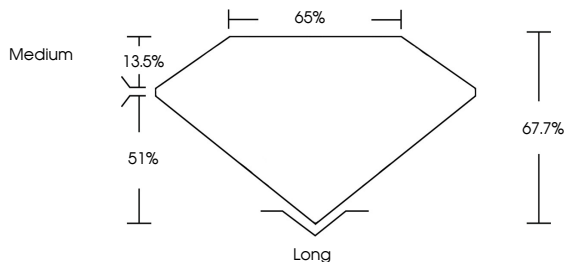

**ELECTRONIC COPY**

LG791648377  
Report verification at igi.org

April 16, 2026  
IGI Report Number **LG791648377**  
Description **LABORATORY GROWN DIAMOND**  
Shape and Cutting Style **EMERALD CUT**  
Measurements **6.78 X 4.83 X 3.27 MM**

**GRADING RESULTS**

Carat Weight **1.04 CARAT**  
Color Grade **D**  
Clarity Grade **VS 2**

**ADDITIONAL GRADING INFORMATION**

Polish **EXCELLENT**  
Symmetry **EXCELLENT**  
Fluorescence **NONE**  
Inscription(s) **(IGI) LG791648377**  
Comments: This Laboratory Grown Diamond was created by Chemical Vapor Deposition (CVD) growth process. Type IIa

April 16, 2026  
IGI Report No LG791648377  
**EMERALD CUT**  
1.04 CARAT  
D  
6.78 X 4.83 X 3.27 MM  
Color Grade **D**  
Depth **51.7%**  
Table **65%**  
Girdle **Medium**  
Culet **Long**  
Polish **EXCELLENT**  
Symmetry **EXCELLENT**  
Fluorescence **NONE**  
Inscription(s) **(IGI) LG791648377**  
Comments: This Laboratory Grown Diamond was created by Chemical Vapor Deposition (CVD) growth process. Type IIa

Sample Image Used

**PROPORTIONS**

**CLARITY CHARACTERISTICS**

**KEY TO SYMBOLS**

Red symbols indicate internal characteristics.  
Green symbols indicate external characteristics.

**COLOR**

|   |   |   |   |   |   |   |       |            |       |
|---|---|---|---|---|---|---|-------|------------|-------|
| D | E | F | G | H | I | J | Faint | Very Light | Light |
|---|---|---|---|---|---|---|-------|------------|-------|