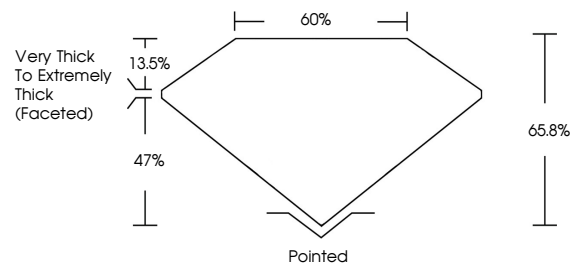

PROPORTIONS