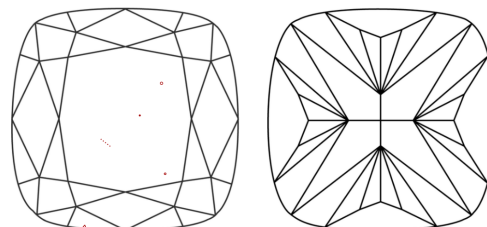

CLARITY CHARACTERISTICS

KEY TO SYMBOLS

Red symbols indicate internal characteristics.
Green symbols indicate external characteristics.