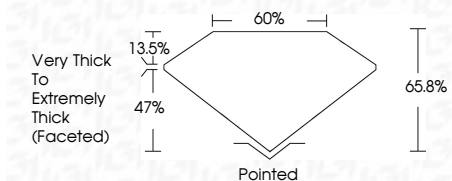

ELECTRONIC COPY

LG791661329
Report verification at igi.org

April 22, 2026
IGI Report Number **LG791661329**
Description **LABORATORY GROWN DIAMOND**
Shape and Cutting Style **SQUARE CUSHION MODIFIED BRILLIANT**
Measurements **9.33 X 8.90 X 5.86 MM**

GRADING RESULTS
Carat Weight **4.00 CARATS**
Color Grade **F**
Clarity Grade **VS 1**

ADDITIONAL GRADING INFORMATION
Polish **EXCELLENT**
Symmetry **EXCELLENT**
Fluorescence **NONE**
Inscription(s) **IGI LG791661329**
Comments: This Laboratory Grown Diamond was created by Chemical Vapor Deposition (CVD) growth process. Type IIa

April 22, 2026
IGI Report No LG791661329
SQUARE CUSHION MODIFIED BRILLIANT
9.33 X 8.90 X 5.86 MM
4.00 CARATS
F
VS 1
65.8%
47%
Very Thick To Extremely Thick (Faceted)
Pointed
EXCELLENT
EXCELLENT
NONE
IGI LG791661329
Comments: This Laboratory Grown Diamond was created by Chemical Vapor Deposition (CVD) growth process. Type IIa

LABORATORY GROWN DIAMOND REPORT

April 22, 2026
IGI Report Number **LG791661329**
Description **LABORATORY GROWN DIAMOND**
Shape and Cutting Style **SQUARE CUSHION MODIFIED BRILLIANT**
Measurements **9.33 X 8.90 X 5.86 MM**