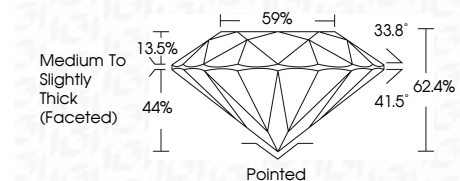

ELECTRONIC COPY

LG792603352
Report verification at igi.org

April 17, 2026
IGI Report Number **LG792603352**
Description **LABORATORY GROWN DIAMOND**
Shape and Cutting Style **ROUND BRILLIANT**
Measurements **6.55 - 6.59 X 4.10 MM**

GRADING RESULTS
Carat Weight **1.10 CARAT**
Color Grade **D**
Clarity Grade **VVS 2**
Cut Grade **EXCELLENT**

ADDITIONAL GRADING INFORMATION
Polish **EXCELLENT**
Symmetry **EXCELLENT**
Fluorescence **NONE**
Inscription(s) **IGI LG792603352**
Comments: This Laboratory Grown Diamond was created by Chemical Vapor Deposition (CVD) growth process. Type IIa

April 17, 2026
IGI Report No LG792603352
ROUND BRILLIANT
6.55 - 6.59 X 4.10 MM
1.10 CARAT
Color Grade **D**
Clarity Grade **VVS 2**
Depth **EXCELLENT**
Table **62.4%**
Girdle **59%**
Medium To Slightly Thick (Faceted)
Culet **Pointed**
Polish **EXCELLENT**
Symmetry **EXCELLENT**
Fluorescence **NONE**
Inscription(s) **IGI LG792603352**
Comments: This Laboratory Grown Diamond was created by Chemical Vapor Deposition (CVD) growth process. Type IIa

GRADING RESULTS
Carat Weight **1.10 CARAT**
Color Grade **D**
Clarity Grade **VVS 2**
Cut Grade **EXCELLENT**

ADDITIONAL GRADING INFORMATION
Polish **EXCELLENT**
Symmetry **EXCELLENT**
Fluorescence **NONE**
Inscription(s) **IGI LG792603352**