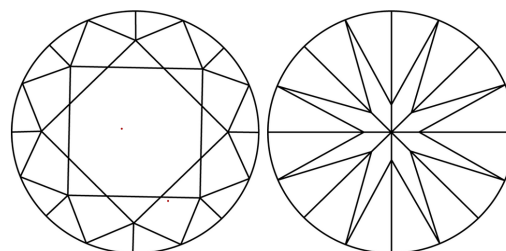

CLARITY CHARACTERISTICS

KEY TO SYMBOLS

Red symbols indicate internal characteristics.
Green symbols indicate external characteristics.