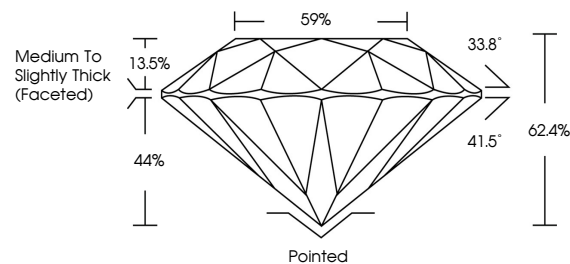

PROPORTIONS