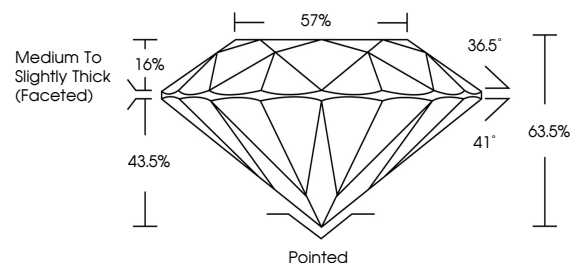

LABORATORY GROWN DIAMOND REPORT

April 15, 2026
IGI Report Number **LG792603986**
Description **LABORATORY GROWN DIAMOND**
Shape and Cutting Style **ROUND BRILLIANT**
Measurements **7.19 - 7.22 X 4.58 MM**

GRADING RESULTS

Carat Weight **1.48 CARAT**
Color Grade **E**
Clarity Grade **VVS 2**
Cut Grade **EXCELLENT**

ADDITIONAL GRADING INFORMATION

Polish **EXCELLENT**
Symmetry **EXCELLENT**
Fluorescence **NONE**
Inscription(s) **IGI LG792603986**

Comments: This Laboratory Grown Diamond was created by Chemical Vapor Deposition (CVD) growth process. Type IIa

PROPORTIONS

CLARITY CHARACTERISTICS

KEY TO SYMBOLS

Red symbols indicate internal characteristics.
Green symbols indicate external characteristics.