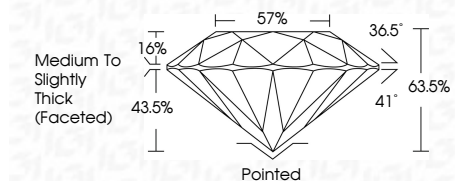

ELECTRONIC COPY

LG792603986
Report verification at igi.org

April 15, 2026
IGI Report Number **LG792603986**
Description **LABORATORY GROWN DIAMOND**
Shape and Cutting Style **ROUND BRILLIANT**
Measurements **7.19 - 7.22 X 4.58 MM**

GRADING RESULTS

Carat Weight **1.48 CARAT**
Color Grade **E**
Clarity Grade **VVS 2**
Cut Grade **EXCELLENT**

ADDITIONAL GRADING INFORMATION

Polish **EXCELLENT**
Symmetry **EXCELLENT**
Fluorescence **NONE**
Inscription(s) **IGI LG792603986**
Comments: This Laboratory Grown Diamond was created by Chemical Vapor Deposition (CVD) growth process. Type IIa

April 15, 2026
IGI Report No LG792603986
ROUND BRILLIANT
7.19 - 7.22 X 4.58 MM
1.48 CARAT
Color Grade **E**
Clarity Grade **VVS 2**
Cut Grade **EXCELLENT**
Depth **63.5%**
Table **57%**
Girdle **Medium To Slightly Thick (Faceted)**
Culet **Pointed**
Polish **EXCELLENT**
Symmetry **EXCELLENT**
Fluorescence **NONE**
Inscription(s) **IGI LG792603986**
Comments: This Laboratory Grown Diamond was created by Chemical Vapor Deposition (CVD) growth process. Type IIa

LABORATORY GROWN DIAMOND REPORT

April 15, 2026
IGI Report Number **LG792603986**
Description **LABORATORY GROWN DIAMOND**
Shape and Cutting Style **ROUND BRILLIANT**
Measurements **7.19 - 7.22 X 4.58 MM**