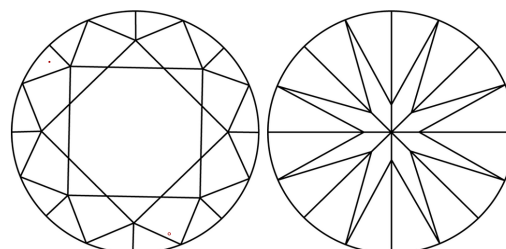

CLARITY CHARACTERISTICS

KEY TO SYMBOLS

Red symbols indicate internal characteristics.
Green symbols indicate external characteristics.